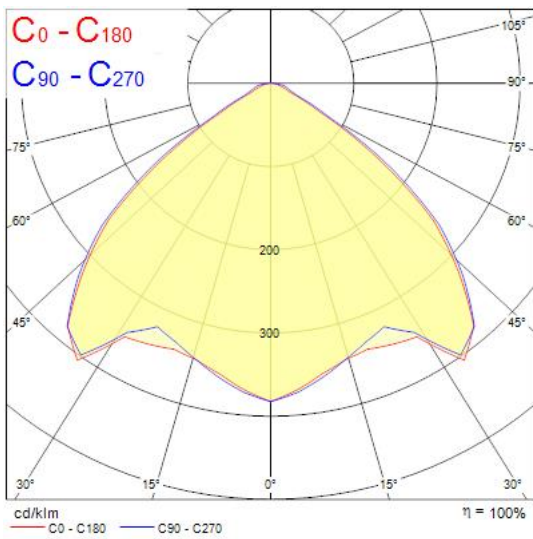

SPORTSBAY LED EXTENSIVE 4L 20KLM 840 0097538

Features

- Surface or suspended linear sports hall luminaire, with protective wire grid and optional polycarbonate safety cover, rapid installation (pre-fitted with Wieland connectors), white sheet steel housing, 143W LED 840, CRI 80, wide beam (extensive), IP20, IK08, 1540x362x108mm, 11kg, Class I, 220-240V, energy class: A+.

Product Overview

Product name	SPORTSBAY LED EXTENSIVE 4L 20KLM 840
Technology	LED
Cap/Base	G5
Housing	Steel
Mount	Ceiling surface mounting, Suspended
Environment	Interior
General application	Education, Hospitality, Logistics & Industry, Office
Fixture luminous flux (lm)	19178
Luminaire efficacy (lm/W)	156
Correlated colour temperature (k)	4000
Light colour	Neutral White
CRI (Ra)	80
Colour Variation Initial (SDCM)	3
Beam Angle (°)	105
Photobiological Risk Group	RG1
Total power consumption (W)	123
Electrical protection	Class I
Control gear type	LED driver constant current
Control gear mounting	Integral
LED Flickering Rate	Ultra low (5% or less)
Housing colour	White

SPORTSBAY LED EXTENSIVE 4L 20KLM 840 0097538

IP rating	IP20
IK rating	IK08
Product EAN number	5410288975382
Warranty	5 years
Dimming method	N/A
Colour Code	840
Useful luminous flux (#use)	19178

Photometry