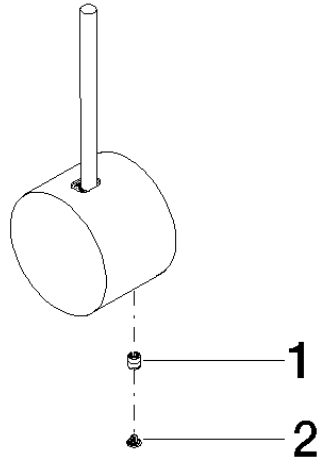

**Handle for washstand wall mounting Kinematics Lever Ø 45 x 33 x115 mm -
Brushed Bronze (PVD)**

SPARE PARTS

90 20 66 022 00 Product version from 4/1/2025

	Brushed Bronze (PVD)	90 20 66 022 00-42
	Chrome	90 20 66 022 00-00
	Brushed Platinum	90 20 66 022 00-06
	Dark Chrome	90 20 66 022 00-19
	Light Gold (PVD)	90 20 66 022 00-26
	Brushed Light Gold (PVD)	90 20 66 022 00-27
	Matte Black	90 20 66 022 00-33
	Brushed Dark Brass (PVD)	90 20 66 022 00-39
	Brushed Champagne (22kt Gold)	90 20 66 022 00-46
	Champagne (22kt Gold)	90 20 66 022 00-47
	Brushed Chrome	90 20 66 022 00-93
	Brushed Dark Platinum	90 20 66 022 00-99

Handle for washstand wall mounting Kinematics Lever Ø 45 x 33 x115 mm -
Brushed Bronze (PVD)

SPARE PARTS

90 20 66 022 00 Product version from 4/1/2025

Handle for washstand wall mounting Kinematics Lever Ø 45 x 33 x115 mm -
Brushed Bronze (PVD)

SPARE PARTS

90 20 66 022 00 Product version from 4/1/2025

**Handle for washstand wall mounting Kinematics Lever Ø 45 x 33 x115 mm -
Brushed Bronze (PVD)**

SPARE PARTS

90 20 66 022 00 Product version from 4/1/2025

Parts for other
finishes can be found
here: [Chrome](#)

Spare parts list

No.	Item Number	Name	Quantity used	Delivery time
1	09 31 11 212 90	Bolt -	1.00	14
2	09 31 20 113 90	Plug Ø 4,8 x 3,5 mm -	1.00	14