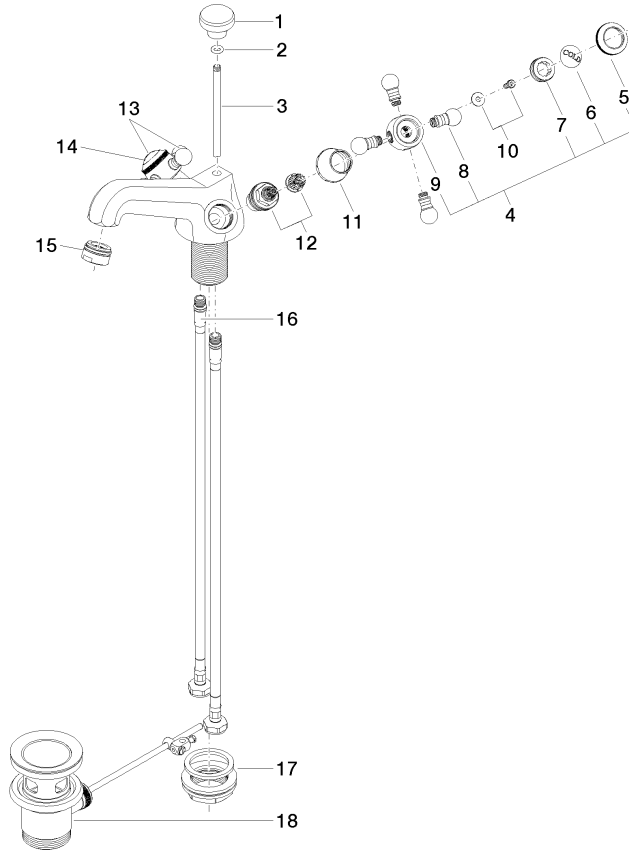

22 500 360 Product version from 7/31/2009 to 9/7/2021

- 130mm projection
- fixed spout
- circular, air-enriched flow
- height of mixer 100 mm
- height up to aerator 65 mm
- hole diameter 35 mm
- 2x screw-in M 10 x 1 pressure hose, leak-tested
- max. flow 7 l/min
- lead-free
- This product can help a building meet the requirements of Green Building Rating Systems, e.g. LEED®, BREEAM®, DGNB
- WRAS

22 500 360 Product version from 7/31/2009 to 9/7/2021

mm [inches]

**Flow rate chart**

**Codes & Standards**

DIN 4109

EN 200

ISO 3822

Scottish Water  
Byelaws

# MADISON Single-hole basin mixer with pop-up waste - Brushed Platinum

MADISON

22 500 360 Product version from 7/31/2009 to 9/7/2021

## Spare parts list

No.	Item Number	Name	Quantity used	Delivery time
	15	90 23 01 118 01-06	Aerator M24x1-AG 7,0 l/min. - Brushed Platinum	1.00 20
	18	90 11 01 001 00-06	Basin Waste - Brushed Platinum	1.00 20
	10	04 30 30 029 00 90	Mounting theft-proof -	2.00 14
	13	04 20 36 002 07-06	Handle Hot - Brushed Platinum	1.00 20
	16	04 30 04 104 00 90	High pressure hose M10x1 x 3/8" x 420 mm -	2.00 14
	4	04 20 36 002 06-06	Handle Madison Cold - Brushed Platinum	1.00 20
	8	09 20 36 004-06	Handle 15 x 15 x 28 mm - Brushed Platinum	8.00 20
	1	09 20 36 030-06	Pull button Ø 30 x 27 mm - Brushed Platinum	1.00 20
	17	04 23 10 009 01 90	Mounting with seals M32 x 1,5 -	1.00 14
	9	09 20 36 002-06	Handle Ø 29,5 x 30 mm - Brushed Platinum	2.00 20
	7	09 20 83 006 90	Handle Ø 21 x 7,5 mm -	2.00 14
	14	09 26 01 011 90	Cover Porcelain insert plate HOT -	1.00 14
	12	90 90 03 151 00 90	Head part clockwise closing 1/2" -	2.00 14
	2	90 14 10 062 00 90	O-Ring EPDM 70 6,0 x 2,5 mm -	1.00 14
	6	09 26 01 010 90	Cover Porcelain insert plate COLD -	1.00 14
	5	09 20 36 005-06	Handle Ø 28 x 7 mm - Brushed Platinum	2.00 20
	11	09 21 02 055-06	Cover 24 x 29 x 30 mm - Brushed Platinum	2.00 20
	3	09 31 09 004-06	Pull rod for pop-up waste Ø 6 x 425 mm - Brushed Platinum	1.00 20