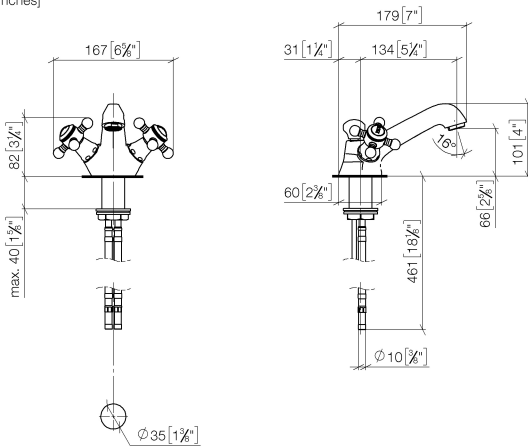

22 500 360 Product version from 7/31/2009 to 9/7/2021

- 130mm projection
- fixed spout
- circular, air-enriched flow
- height of mixer 100 mm
- height up to aerator 65 mm
- hole diameter 35 mm
- 2x screw-in M 10 x 1 pressure hose, leak-tested
- max. flow 7 l/min
- lead-free
- This product can help a building meet the requirements of Green Building Rating Systems, e.g. LEED®, BREEAM®, DGNB
- WRAS

22 500 360 Product version from 7/31/2009 to 9/7/2021

mm [inches]

**Flow rate chart**

**Codes & Standards**

DIN 4109

EN 200

ISO 3822

Scottish Water  
Byelaws

## Spare parts list

No.	Item Number	Name	Quantity used	Delivery time
	15	90 23 01 118 01-06	Aerator M24x1-AG 7,0 l/min. - Brushed Platinum	1.00 20
	18	90 11 01 001 00-06	Basin Waste - Brushed Platinum	1.00 20
	10	04 30 30 029 00 90	Mounting theft-proof -	2.00 14
	13	04 20 36 002 07-06	Handle Hot - Brushed Platinum	1.00 20
	16	04 30 04 104 00 90	High pressure hose M10x1 x 3/8" x 420 mm -	2.00 14
	4	04 20 36 002 06-06	Handle Madison Cold - Brushed Platinum	1.00 20
	8	09 20 36 004-06	Handle 15 x 15 x 28 mm - Brushed Platinum	8.00 20
	1	09 20 36 030-06	Pull button Ø 30 x 27 mm - Brushed Platinum	1.00 20
	17	04 23 10 009 01 90	Mounting with seals M32 x 1,5 -	1.00 14
	9	09 20 36 002-06	Handle Ø 29,5 x 30 mm - Brushed Platinum	2.00 20
	7	09 20 83 006 90	Handle Ø 21 x 7,5 mm -	2.00 14
	14	09 26 01 011 90	Cover Porcelain insert plate HOT -	1.00 14
	12	90 90 03 151 00 90	Head part clockwise closing 1/2" -	2.00 14
	2	90 14 10 062 00 90	O-Ring EPDM 70 6,0 x 2,5 mm -	1.00 14
	6	09 26 01 010 90	Cover Porcelain insert plate COLD -	1.00 14
	5	09 20 36 005-06	Handle Ø 28 x 7 mm - Brushed Platinum	2.00 20
	11	09 21 02 055-06	Cover 24 x 29 x 30 mm - Brushed Platinum	2.00 20
	3	09 31 09 004-06	Pull rod for pop-up waste Ø 6 x 425 mm - Brushed Platinum	1.00 20