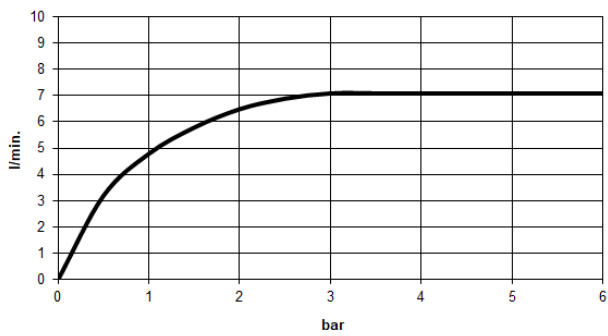

22 500 360 Product version from 7/31/2009 to 9/7/2021

- 130mm projection
- fixed spout
- circular, air-enriched flow
- height of mixer 100 mm
- height up to aerator 65 mm
- hole diameter 35 mm
- 2x screw-in M 10 x 1 pressure hose, leak-tested
- max. flow 7 l/min
- lead-free
- This product can help a building meet the requirements of Green Building Rating Systems, e.g. LEED®, BREEAM®, DGNB
- WRAS

Only suitable for basins with an overflow.

	Brushed Platinum	22 500 360-06
	Chrome	22 500 360-00
	Platinum	22 500 360-08
	Durabrand (23kt Gold)	22 500 360-09
	Brushed Durabrand (23kt Gold)	22 500 360-28
	Brushed Gold (PVD)	22 500 360-37
	Brushed Dark Brass (PVD)	22 500 360-39
	Brushed Bronze (PVD)	22 500 360-42
	Brushed Dark Platinum	22 500 360-99

22 500 360 Product version from 7/31/2009 to 9/7/2021

mm [inches]

**Flow rate chart**

**Codes & Standards**

DIN 4109

EN 200

ISO 3822

Scottish Water  
Byelaws