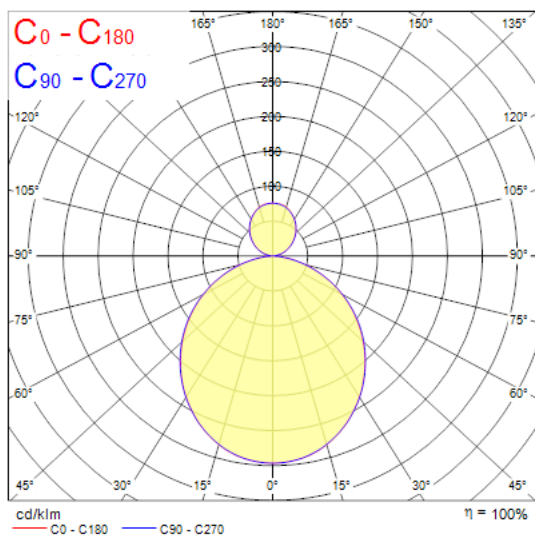

Concord

NILO 800 DIR/INDIR 4K DALI WHITE 2050601

Total power consumption (W)	53
Electrical protection	Class I
Control gear type	LED driver constant current
Dimmable	Yes
Housing colour	White
IP rating	IP20
IK rating	IK03
Product EAN number	5025768506019
Warranty	5 years
Dimming method	DALI
Useful luminous flux (#use)	5980

Photometry