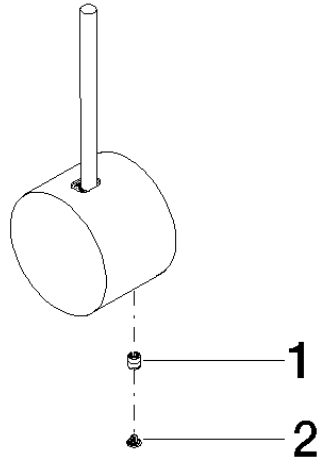

**Handle for washstand wall mounting Kinematics Lever Ø 45 x 33 x115 mm -  
Brushed Champagne (22kt Gold)**

SPARE PARTS

90 20 66 022 00 Product version from 4/1/2025

	Brushed Champagne (22kt Gold)	90 20 66 022 00-46
	Chrome	90 20 66 022 00-00
	Brushed Platinum	90 20 66 022 00-06
	Dark Chrome	90 20 66 022 00-19
	Light Gold (PVD)	90 20 66 022 00-26
	Brushed Light Gold (PVD)	90 20 66 022 00-27
	Matte Black	90 20 66 022 00-33
	Brushed Dark Brass (PVD)	90 20 66 022 00-39
	Brushed Bronze (PVD)	90 20 66 022 00-42
	Champagne (22kt Gold)	90 20 66 022 00-47
	Brushed Chrome	90 20 66 022 00-93
	Brushed Dark Platinum	90 20 66 022 00-99

Handle for washstand wall mounting Kinematics Lever Ø 45 x 33 x115 mm -  
Brushed Champagne (22kt Gold)

---

SPARE PARTS

90 20 66 022 00 Product version from 4/1/2025

Handle for washstand wall mounting Kinematics Lever Ø 45 x 33 x115 mm -  
Brushed Champagne (22kt Gold)

---

SPARE PARTS

90 20 66 022 00 Product version from 4/1/2025

**Handle for washstand wall mounting Kinematics Lever Ø 45 x 33 x115 mm -  
Brushed Champagne (22kt Gold)**

SPARE PARTS

90 20 66 022 00 Product version from 4/1/2025

Parts for other  
finishes can be found  
here: [Chrome](#)

**Spare parts list**

No.	Item Number	Name	Quantity used	Delivery time
2	09 31 20 113 90	Plug Ø 4,8 x 3,5 mm -	1.00	14
1	09 31 11 212 90	Bolt -	1.00	14