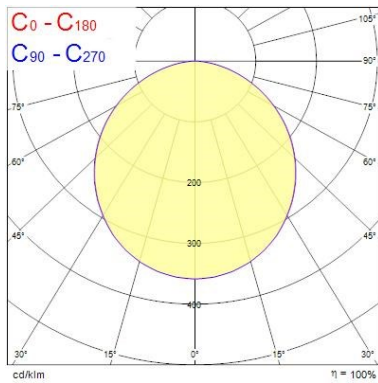

Safety data

Optimal operating condition (°C)	-20-25
----------------------------------	--------

PHOTOMETRY

Distance [m]	Cone diameter [m]	E _{0°} [lx]	E _{15°} [lx]	E _{30°} [lx]
0.5	1.44	240	225	230
	1.43			
1.0	2.89	60	56	58
	2.86			
1.5	4.33	27	25	26
	4.28			
2.0	5.78	15	14	14
	5.71			
2.5	7.22	9	8	8
	7.14			
3.0	8.67	6	5	5
	8.57			

Distance [m] Cone diameter [m] Illuminance [lx]
 — C0 - C180 (Half beam angle: 110.0°)
 — C90 - C270 (Half beam angle: 110.6°)

TECHNICAL DRAWINGS