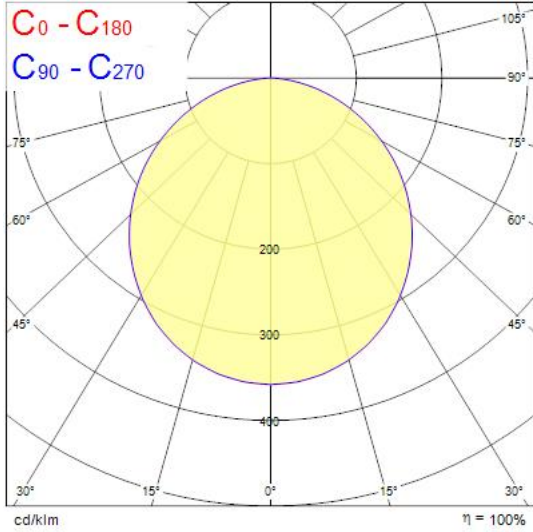

Photometry