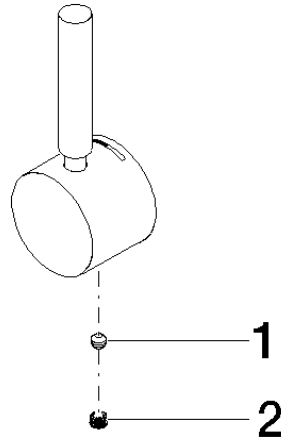

**Handle for washstand wall mounting Lever Ø 30 x 30 x 100 mm - Light Gold (PVD)**

SPARE PARTS

90 20 66 024 00

	Light Gold (PVD)	90 20 66 024 00-26
	Chrome	90 20 66 024 00-00
	Brushed Platinum	90 20 66 024 00-06
	Dark Chrome	90 20 66 024 00-19
	Brushed Light Gold (PVD)	90 20 66 024 00-27
	Matte Black	90 20 66 024 00-33
	Brushed Dark Brass (PVD)	90 20 66 024 00-39
	Brushed Bronze (PVD)	90 20 66 024 00-42
	Brushed Champagne (22kt Gold)	90 20 66 024 00-46
	Champagne (22kt Gold)	90 20 66 024 00-47
	Brushed Chrome	90 20 66 024 00-93
	Brushed Dark Platinum	90 20 66 024 00-99

Handle for washstand wall mounting Lever Ø 30 x 30 x 100 mm - Light Gold  
(PVD)

---

SPARE PARTS

90 20 66 024 00

Handle for washstand wall mounting Lever Ø 30 x 30 x 100 mm - Light Gold  
(PVD)

---

SPARE PARTS

### Spare parts list

No.	Item Number	Name	Quantity used	Delivery time
2	90 31 20 109 00 90	Plug -	1.00	14
1	90 31 11 063 00 90	Mounting Threaded pin with hexagon socket with cup point M5 x 4 mm -	1.00	14