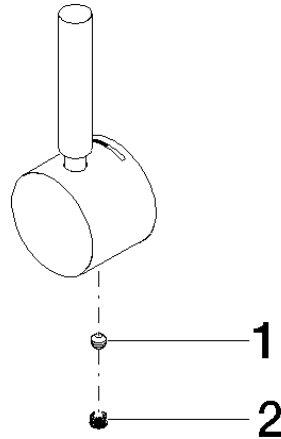

Handle for washstand wall mounting Lever Ø 30 x 30 x 100 mm - Brushed Light Gold (PVD)

SPARE PARTS

90 20 66 024 00

	Brushed Light Gold (PVD)	90 20 66 024 00-27
	Chrome	90 20 66 024 00-00
	Brushed Platinum	90 20 66 024 00-06
	Dark Chrome	90 20 66 024 00-19
	Light Gold (PVD)	90 20 66 024 00-26
	Matte Black	90 20 66 024 00-33
	Brushed Dark Brass (PVD)	90 20 66 024 00-39
	Brushed Bronze (PVD)	90 20 66 024 00-42
	Brushed Champagne (22kt Gold)	90 20 66 024 00-46
	Champagne (22kt Gold)	90 20 66 024 00-47
	Brushed Chrome	90 20 66 024 00-93
	Brushed Dark Platinum	90 20 66 024 00-99

Handle for washstand wall mounting Lever Ø 30 x 30 x 100 mm - Brushed Light Gold (PVD) SPARE PARTS

90 20 66 024 00

Handle for washstand wall mounting Lever Ø 30 x 30 x 100 mm - Brushed Light Gold (PVD) SPARE PARTS

90 20 66 024 00

Handle for washstand wall mounting Lever Ø 30 x 30 x 100 mm - Brushed Light Gold (PVD) SPARE PARTS

90 20 66 024 00
Parts for other
finishes can be found
here: Chrome

Spare parts list

No.	Item Number	Name	Quantity used	Delivery time
2	90 31 20 109 00 90	Plug -	1.00	14
1	90 31 11 063 00 90	Mounting Threaded pin with hexagon socket with cup point M5 x 4 mm -	1.00	14