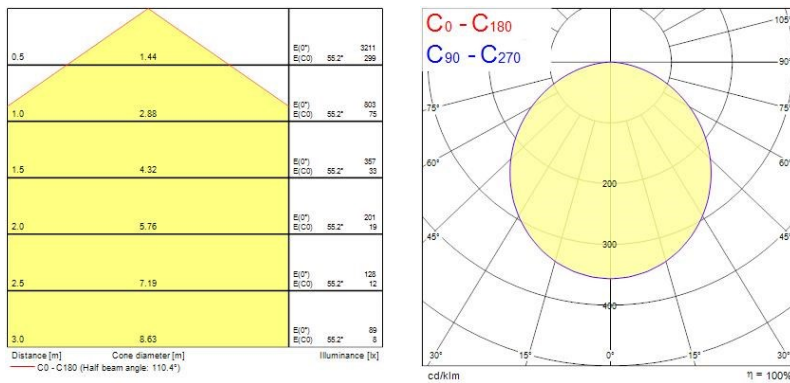

START Downlight Flat IP44 Dimmable 205mm Round Recessed

Start Downlight Flat 205 IP44 2250LM 840 DIM
0054125

Weight (kg)	0.546

Packaging

Single packaging type	Carton
Product EAN number	5410288541259
Packaging single width (cm)	5.0
Packaging single depth (cm)	23.3
DUN14 (outer)	15410288541256
Packaging outer length / height (cm)	53.3

Safety data

Optimal operating condition (°C)	-20-40

PHOTOMETRY

TECHNICAL DRAWINGS