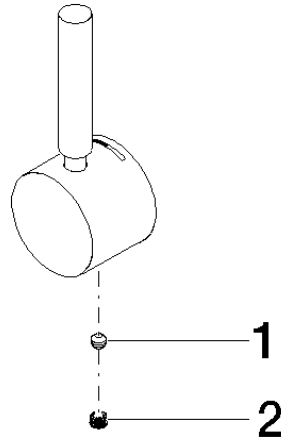

**Handle for washstand wall mounting Lever Ø 30 x 30 x 100 mm - Brushed
Bronze (PVD)**

SPARE PARTS

90 20 66 024 00

	Brushed Bronze (PVD)	90 20 66 024 00-42
	Chrome	90 20 66 024 00-00
	Brushed Platinum	90 20 66 024 00-06
	Dark Chrome	90 20 66 024 00-19
	Light Gold (PVD)	90 20 66 024 00-26
	Brushed Light Gold (PVD)	90 20 66 024 00-27
	Matte Black	90 20 66 024 00-33
	Brushed Dark Brass (PVD)	90 20 66 024 00-39
	Brushed Champagne (22kt Gold)	90 20 66 024 00-46
	Champagne (22kt Gold)	90 20 66 024 00-47
	Brushed Chrome	90 20 66 024 00-93
	Brushed Dark Platinum	90 20 66 024 00-99

Handle for washstand wall mounting Lever Ø 30 x 30 x 100 mm - Brushed
Bronze (PVD)

SPARE PARTS

90 20 66 024 00

Handle for washstand wall mounting Lever Ø 30 x 30 x 100 mm - Brushed
Bronze (PVD)

SPARE PARTS

90 20 66 024 00

90 20 66 024 00
Parts for other
finishes can be found
here: Chrome

Spare parts list

No.	Item Number	Name	Quantity used	Delivery time
2	90 31 20 109 00 90	Plug -	1.00	14
1	90 31 11 063 00 90	Mounting Threaded pin with hexagon socket with cup point M5 x 4 mm -	1.00	14