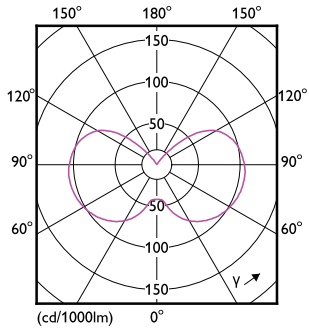

CorePro LED capsule LV

Fotometrische gegevens

Light Distribution Diagram - CorePro LEDcapsuleLV 1-10W G4 827micro