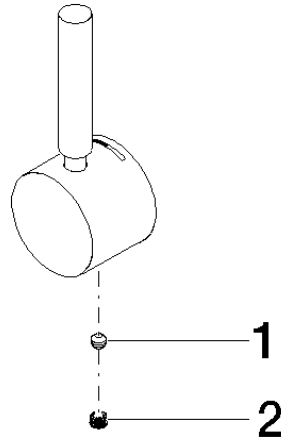

**Handle for washstand wall mounting Lever Ø 30 x 30 x 100 mm - Brushed  
Champagne (22kt Gold)**

SPARE PARTS

90 20 66 024 00

	Brushed Champagne (22kt Gold)	90 20 66 024 00-46
	Chrome	90 20 66 024 00-00
	Brushed Platinum	90 20 66 024 00-06
	Dark Chrome	90 20 66 024 00-19
	Light Gold (PVD)	90 20 66 024 00-26
	Brushed Light Gold (PVD)	90 20 66 024 00-27
	Matte Black	90 20 66 024 00-33
	Brushed Dark Brass (PVD)	90 20 66 024 00-39
	Brushed Bronze (PVD)	90 20 66 024 00-42
	Champagne (22kt Gold)	90 20 66 024 00-47
	Brushed Chrome	90 20 66 024 00-93
	Brushed Dark Platinum	90 20 66 024 00-99

Handle for washstand wall mounting Lever Ø 30 x 30 x 100 mm - Brushed  
Champagne (22kt Gold)

---

SPARE PARTS

90 20 66 024 00

Handle for washstand wall mounting Lever Ø 30 x 30 x 100 mm - Brushed  
Champagne (22kt Gold)

---

SPARE PARTS

90 20 66 024 00

90 20 66 024 00  
Parts for other  
finishes can be found  
here: Chrome

### Spare parts list

No.	Item Number	Name	Quantity used	Delivery time
2	90 31 20 109 00 90	Plug -	1.00	14
1	90 31 11 063 00 90	Mounting Threaded pin with hexagon socket with cup point M5 x 4 mm -	1.00	14