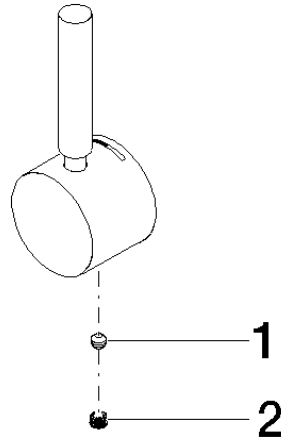

Handle for washstand wall mounting Lever Ø 30 x 30 x 100 mm - Champagne (22kt Gold)

SPARE PARTS

90 20 66 024 00

	Champagne (22kt Gold)	90 20 66 024 00-47
	Chrome	90 20 66 024 00-00
	Brushed Platinum	90 20 66 024 00-06
	Dark Chrome	90 20 66 024 00-19
	Light Gold (PVD)	90 20 66 024 00-26
	Brushed Light Gold (PVD)	90 20 66 024 00-27
	Matte Black	90 20 66 024 00-33
	Brushed Dark Brass (PVD)	90 20 66 024 00-39
	Brushed Bronze (PVD)	90 20 66 024 00-42
	Brushed Champagne (22kt Gold)	90 20 66 024 00-46
	Brushed Chrome	90 20 66 024 00-93
	Brushed Dark Platinum	90 20 66 024 00-99

Handle for washstand wall mounting Lever Ø 30 x 30 x 100 mm - Champagne
(22kt Gold)

SPARE PARTS

90 20 66 024 00

Handle for washstand wall mounting Lever Ø 30 x 30 x 100 mm - Champagne
(22kt Gold)

SPARE PARTS

90 20 66 024 00

90 20 66 024 00
Parts for other
finishes can be found
here: Chrome

Spare parts list

No.	Item Number	Name	Quantity used	Delivery time
1	90 31 11 063 00 90	Mounting Threaded pin with hexagon socket with cup point M5 x 4 mm -	1.00	14
2	90 31 20 109 00 90	Plug -	1.00	14