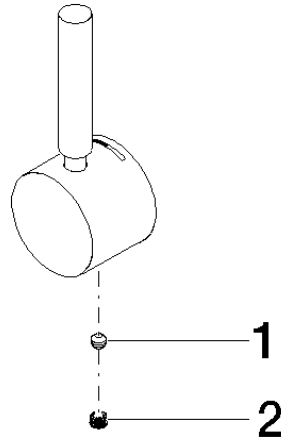

**Handle for washstand wall mounting Lever Ø 30 x 30 x 100 mm - Brushed Dark
Platinum**

SPARE PARTS

90 20 66 024 00

	Brushed Dark Platinum	90 20 66 024 00-99
	Chrome	90 20 66 024 00-00
	Brushed Platinum	90 20 66 024 00-06
	Dark Chrome	90 20 66 024 00-19
	Light Gold (PVD)	90 20 66 024 00-26
	Brushed Light Gold (PVD)	90 20 66 024 00-27
	Matte Black	90 20 66 024 00-33
	Brushed Dark Brass (PVD)	90 20 66 024 00-39
	Brushed Bronze (PVD)	90 20 66 024 00-42
	Brushed Champagne (22kt Gold)	90 20 66 024 00-46
	Champagne (22kt Gold)	90 20 66 024 00-47
	Brushed Chrome	90 20 66 024 00-93

Handle for washstand wall mounting Lever Ø 30 x 30 x 100 mm - Brushed Dark
Platinum

SPARE PARTS

90 20 66 024 00

Handle for washstand wall mounting Lever Ø 30 x 30 x 100 mm - Brushed Dark
Platinum

SPARE PARTS

90 20 66 024 00

**Handle for washstand wall mounting Lever Ø 30 x 30 x 100 mm - Brushed Dark
Platinum**

SPARE PARTS

90 20 66 024 00
Parts for other
finishes can be found
here: Chrome

Spare parts list

No.	Item Number	Name	Quantity used	Delivery time
2	90 31 20 109 00 90	Plug -	1.00	14
1	90 31 11 063 00 90	Mounting Threaded pin with hexagon socket with cup point M5 x 4 mm -	1.00	14