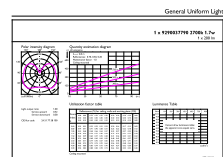

Maatschets

Product	D	C
CorePro LEDcapsuleLV 1.7-20W G4micro 827	9,5 mm	37,5 mm

Fotometrische gegevens

Light Distribution Diagram - CorePro LEDcapsuleLV 1.7-20W G4micro 827

General uniform lighting - CorePro LEDcapsuleLV 1.7-20W G4micro 827