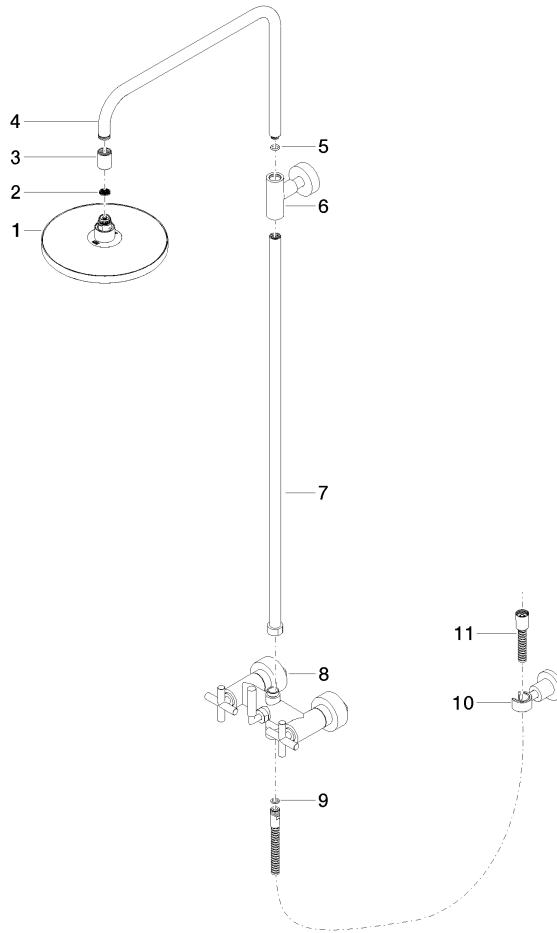

**Rain shower:**

- rain shower Ø 220 mm
- Rain shower material: metal
- Rain shower: PURE RAIN, max. flow rate 7 l/min (at 3 bar)
- Function from: 4 l/min
- rain shower with anti-scale system

**Control element:**

- rotary diverter for fixed-riser shower/hand shower
- slide-on rosettes Ø 57 mm
- 1500 mm metal shower hose

**Technical data:**

- shower with fixed riser projection 420mm
- height of fittings up to rain shower (bottom edge) 1007mm
- height of fittings up to top edge of elbow 1167mm
- rosette for wall mounting Ø 57mm
- rosette for shower holder Ø 55mm
- rosette for shower mixer Ø 65mm
- Pipe diameter 20 mm
- gauge 150 mm - 13 mm

## TARA Showerpipe without hand shower FlowReduce 220 mm - Chrome

TARA

26 633 892 Product version from 4/1/2024

### Spare parts list

No.	Item Number	Name	Quantity used	Delivery time
10	28 050 892-00	TARA Wall bracket - Chrome	1.00	20
4	04 28 22 101 20-00	Spout 447,5 x 30 x 297 mm - Chrome	1.00	20
9	90 14 20 026 00 90	Washer 14 x 8 x 2 mm Centellen WS 3820 -	1.00	14
3	09 24 03 177 20-00	Connection Adapter for rain shower Ø 25 x 30 mm - Chrome	1.00	20
2	09 23 01 039 90	Sieve seal Ø 19 x 5,5 mm -	1.00	14
11	28 304 970-00	Metal shower hose 1/2" x 3/8" x 1500 mm - Chrome	1.00	14
7	90 28 22 096 00-00	Pipe 830 mm - Chrome	1.00	20
6	90 17 11 037 00-00	Mounting for spray deck mounting T-piece - Chrome	1.00	20
5	90 14 10 011 00 90	O-Ring EPDM 70 11,0 x 2,5 mm -	1.00	14
8	04 17 10 020 01-00	Connection for bath wall-mounting 200 x 215 x 140 mm - Chrome	1.00	20
1	90 12 05 092 20-00	Rainshower round Ø 220 mm - Chrome	1.00	20