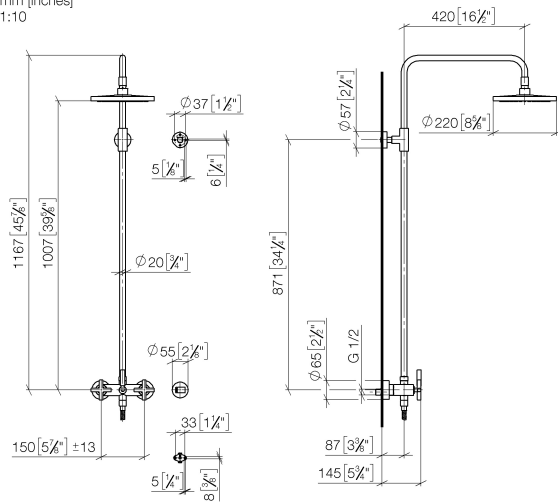

**Rain shower:**

- rain shower Ø 220 mm
- Rain shower material: metal
- Rain shower: PURE RAIN, max. flow rate 7 l/min (at 3 bar)
- Function from: 4 l/min
- rain shower with anti-scale system

**Control element:**

- rotary diverter for fixed-riser shower/hand shower
- slide-on rosettes Ø 57 mm
- 1500 mm metal shower hose

**Technical data:**

- shower with fixed riser projection 420mm
- height of fittings up to rain shower (bottom edge) 1007mm
- height of fittings up to top edge of elbow 1167mm
- rosette for wall mounting Ø 57mm
- rosette for shower holder Ø 55mm
- rosette for shower mixer Ø 65mm
- Pipe diameter 20 mm
- gauge 150 mm - 13 mm

Required miscellaneous

	<b>Hand shower 120 mm - Chrome</b>	28 012 979-00
---	------------------------------------	---------------

26 633 892 Product version from 4/1/2024

mm [inches]  
1:10

**Flow rate chart**