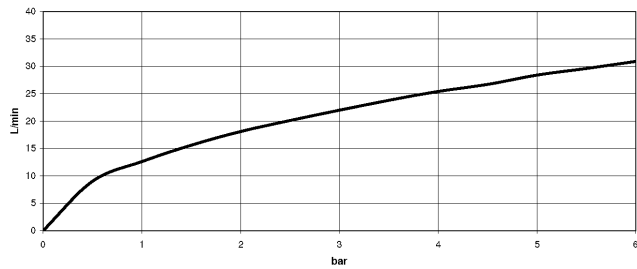

25 133 882 Product version up to 5/27/2021

- spout: circular, air-enriched flow
- max. flow 22 l/min at 3 bar flow pressure
- Hand shower: COMPACT RAIN, max. flow rate 6.8 l/min (at 3 bar)
- complete hand shower set with anti-scale system
- 240mm projection
- rotary diverter for bath/shower
- slide-on rosettes Ø 65 mm
- rosette for shower holder Ø 50mm
- 1/2" connection
- gauge 150 mm - 15 mm
- metal shower hose 1250mm with integrated anti-twist protection
- WRAS

25 133 882 Product version up to 5/27/2021

Flow rate chart

Codes & Standards

DIN 4109

EN 1717

ISO 3822

Scottish Water  
Byelaws

UK Water Supply  
Regulations