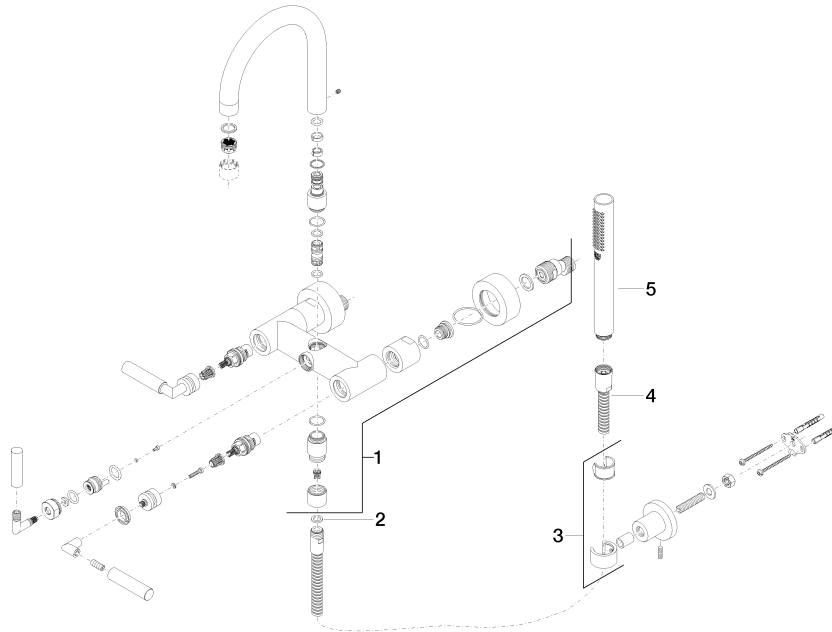

25 133 882 Product version up to 5/27/2021

- spout: circular, air-enriched flow
- max. flow 22 l/min at 3 bar flow pressure
- Hand shower: COMPACT RAIN, max. flow rate 6.8 l/min (at 3 bar)
- complete hand shower set with anti-scale system
- 240mm projection
- rotary diverter for bath/shower
- slide-on rosettes Ø 65 mm
- rosette for shower holder Ø 50mm
- 1/2" connection
- gauge 150 mm - 15 mm
- metal shower hose 1250mm with integrated anti-twist protection
- WRAS

## TARA Bath mixer for wall mounting with hand shower set - Matte Black

TARA

25 133 882 Product version up to 5/27/2021

### Spare parts list

No.	Item Number	Name	Quantity used	Delivery time
5	28 019 979-33	Hand shower - Matte Black	1.00	-
Spare part can no longer be ordered, please order the replacement item				
1	25 100 882-33	TARA Bath mixer for wall mounting - Matte Black	1.00	-
Spare part can no longer be ordered, please order the replacement item				
2	90 14 20 026 00 90	Washer 14 x 8 x 2 mm Centellen WS 3820 -	1.00	14
4	90 30 02 072 00-33	Metal shower hose 1/2" x 3/8" x 1250 mm - Matte Black	1.00	40
3	28 050 892-33	TARA Wall bracket - Matte Black	1.00	20