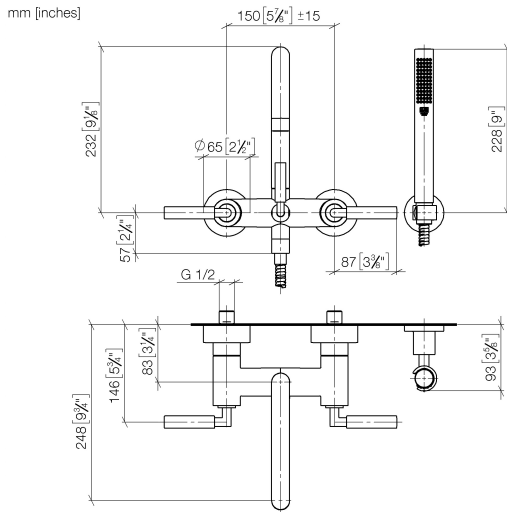

25 133 882 Product version up to 5/27/2021

- spout: circular, air-enriched flow
- max. flow 22 l/min at 3 bar flow pressure
- Hand shower: COMPACT RAIN, max. flow rate 6.8 l/min (at 3 bar)
- complete hand shower set with anti-scale system
- 240mm projection
- rotary diverter for bath/shower
- slide-on rosettes Ø 65 mm
- rosette for shower holder Ø 50mm
- 1/2" connection
- gauge 150 mm - 15 mm
- metal shower hose 1250mm with integrated anti-twist protection
- WRAS

Intrinsic protection against back flow.

Stand pipes combination possible on request (special production).

	Matte Black	25 133 882-33
	Chrome	25 133 882-00
	Brushed Platinum	25 133 882-06
	Platinum	25 133 882-08
	Dark Chrome	25 133 882-19
	Brushed Durabronze (23kt Gold)	25 133 882-28
	Brushed Gold (PVD)	25 133 882-37
	Brushed Dark Brass (PVD)	25 133 882-39
	Brushed Bronze (PVD)	25 133 882-42
	Brushed Dark Bronze (PVD)	25 133 882-43
	Brushed Champagne (22kt Gold)	25 133 882-46
	Champagne (22kt Gold)	25 133 882-47
	Brushed Chrome	25 133 882-93
	Brushed Dark Platinum	25 133 882-99

25 133 882 Product version up to 5/27/2021

Flow rate chart

Codes & Standards

DIN 4109

EN 1717

ISO 3822

Scottish Water  
Byelaws

UK Water Supply  
Regulations

### Spare parts list

No.	Item Number	Name	Quantity used	Delivery time
5	28 019 979-33	Hand shower - Matte Black	1.00	-
Spare part can no longer be ordered, please order the replacement item				
1	25 100 882-33	TARA Bath mixer for wall mounting - Matte Black	1.00	-
Spare part can no longer be ordered, please order the replacement item				
2	90 14 20 026 00 90	Washer 14 x 8 x 2 mm Centellen WS 3820 -	1.00	14
4	90 30 02 072 00-33	Metal shower hose 1/2" x 3/8" x 1250 mm - Matte Black	1.00	40
3	28 050 892-33	TARA Wall bracket - Matte Black	1.00	20