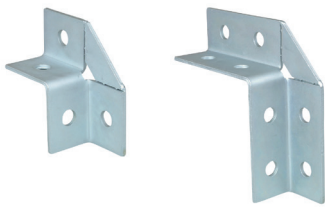

Walraven RapidStrut® Connector 90° / 2D (BUP1000)

(H2823)

for rigid angle connections

Features & benefits

- flexible connector allows different rail positioning
- strong connection by surrounding the rail
- material: steel 1.0332
- product is part of the Walraven Walraven UltraProtect® 1000 system
- suitable for in- and outdoor applications
- stands min. 1,000 hours salt spray test (max. 5% red rust) according to ISO 9227

Product Number	VVS Number	For Rail Type	Angle	Total Height	Total Width	Total Length	Material Thickness	Width	Fixing Hole	Heart To Heart Distance
<i>Reference Letter</i>			<i>a</i>	<i>H</i>	<i>W</i>	<i>L</i>	<i>MT</i>	<i>w</i>	<i>FH</i>	<i>k</i>
<i>Unit description</i>			°	mm	mm	mm	mm	mm	mm	mm
66598914	18047232	41x21, 41x41, 41x51, 41x62, 41x82	90	96	45	96	4.00	41	13	
66598918	18047234	41x21, 41x41, 41x51, 41x62, 41x82	90	145	45	145	4.00	41	13	49