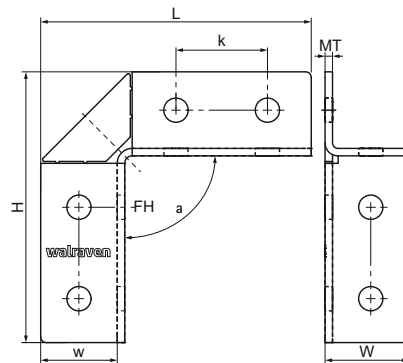

Walraven RapidStrut® Connector 90° / 2D (BUP1000)

(H2823)

for rigid angle connections

Features & benefits

- flexible connector allows different rail positioning
- strong connection by surrounding the rail
- material: steel 1.0332
- product is part of the Walraven Walraven UltraProtect® 1000 system
- suitable for in- and outdoor applications
- stands min. 1,000 hours salt spray test (max. 5% red rust) according to ISO 9227

Product Number	VVS Number	For Rail Type	Angle	Total Height	Total Width	Total Length	Material Thickness	Width	Fixing Hole	Heart To Heart Distance
<i>Reference Letter</i>			<i>a</i>	<i>H</i>	<i>W</i>	<i>L</i>	<i>MT</i>	<i>w</i>	<i>FH</i>	<i>k</i>
<i>Unit description</i>			°	mm	mm	mm	mm	mm	mm	mm
66598914	18047232	41x21, 41x41, 41x51, 41x62, 41x82	90	96	45	96	4.00	41	13	
66598918	18047234	41x21, 41x41, 41x51, 41x62, 41x82	90	145	45	145	4.00	41	13	49