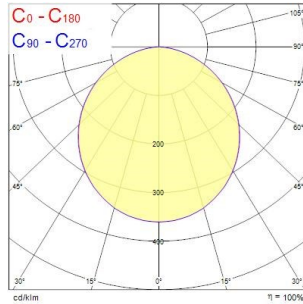

START Downlight Flat IP44 Dimmable 205mm Round Recessed

Start Downlight Flat 205 IP44 1550LM 830 DIM
0054122

PRODUCT OVERVIEW

Product name	Start Downlight Flat 205 IP44 1550LM 830 DIM
Technology	LED
Cap/Base	N/A
Housing	Aluminium
Mount	Ceiling recessed mounting
E-number FI	4278497
Warranty	5 years
Fixture luminous flux (lm)	1550
Luminaire efficacy (lm/W)	91
Colour temperature (K)	3000
Light colour	Warm White
CRI (Ra)	80
Colour Variation Initial (SDCM)	SDCM3
Glare control	< 28
Photobiological Risk Group	RG0
Total power consumption (W)	17
Electrical protection	Class II
Control gear type	LED driver constant current
LED Flickering Rate	Ultra low (5% or less)
Housing colour	RAL 9003 - Signal white
IP rating	IP44/20
IK rating	IK06
Product EAN number	5410288541228

PHOTOMETRY

START Downlight Flat IP44 Dimmable 205mm Round Recessed

Start Downlight Flat 205 IP44 1550LM 830 DIM
0054122

Distance (m)	Cone diameter (m)	E07	E07	E07
0.5	1.43 1.41	220°	212	208
1.0	2.86 2.82	89	85	84
1.5	4.29 4.24	39	37	36
2.0	5.71 5.65	14	13	13
2.5	7.14 7.06	9	8	8
3.0	8.57 8.47	6	5	5

Distance (m) Cone diameter (m) Illuminance (lx)

— C0 - C180 (Half beam angle: 105.0°)
 — C90 - C270 (Half beam angle: 110.0°)

TECHNICAL DRAWINGS