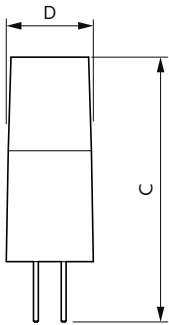

Maatschets

Product	D	C
CorePro LEDcapsuleLV 2.4-28W G4micro 827	12 mm	38 mm

Fotometrische gegevens

General uniform lighting - CorePro LEDcapsuleLV 2.4-28W G4micro 827

Spectral Power Distribution Colour - CorePro LEDcapsuleLV 2.4-28W G4micro 827