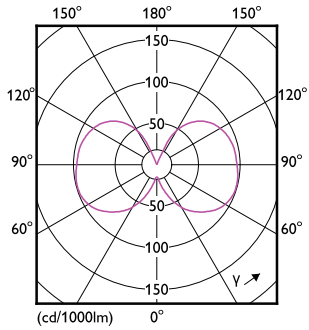

Maatschets

Product	D	C
CorePro LEDcapsuleLV 2.4-28W G4micro 827	12 mm	38 mm

Fotometrische gegevens

General uniform lighting - CorePro LEDcapsuleLV 2.4-28W G4micro 827

Spectral Power Distribution Colour - CorePro LEDcapsuleLV 2.4-28W G4micro 827

CorePro LED capsule LV

Fotometrische gegevens

Light Distribution Diagram - CorePro LEDcapsuleLV 2.4-28W G4micro 827

Levensduur

Life Expectancy Diagram

Lumen Maintenance Diagram - CorePro LEDcapsuleLV 2.4-28W G4micro 827