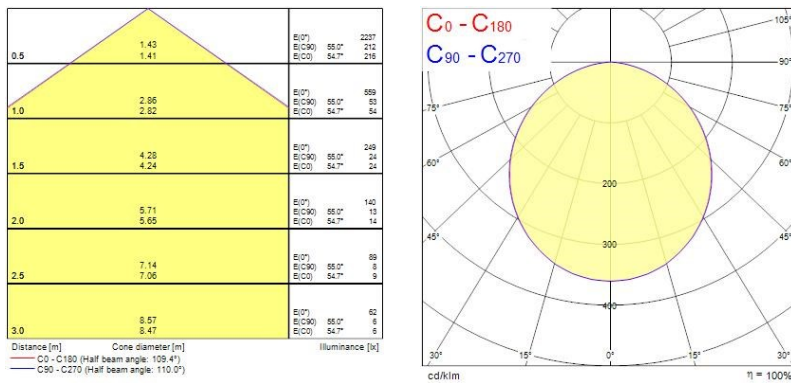

Lifetime data

Lifespan L70 B50	78000
Lifespan L80 B20	43000
Lifespan L80 B10	42000
Lifespan L90 B10	23000

Physical data

Housing colour	RAL 9003 - Signal white
IP rating	IP44/20
IK rating	IK06
Diffuser finish	Opal
Diffuser material	PS Polystyrene
Nominal Product Diameter (mm)	226

START Downlight Flat IP44 Dimmable 205mm Round Recessed

Start Downlight Flat 205 IP44 1550LM 830 DIM
0054122

Weight (kg)	0.546
-------------	-------

Packaging

Single packaging type	Carton
Product EAN number	5410288541228
Packaging single width (cm)	5.0
Packaging single depth (cm)	23.3
DUN14 (outer)	15410288541225
Packaging outer length / height (cm)	53.3

Safety data

Optimal operating condition (°C)	-20-40
----------------------------------	--------

PHOTOMETRY

TECHNICAL DRAWINGS