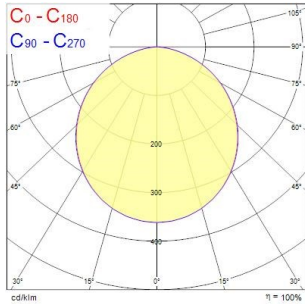

START Downlight Flat IP44 Dimmable 155mm Round Recessed

Start Downlight Flat 157 IP44 1100LM 840 DIM
0054121

PRODUCT OVERVIEW

Product name	Start Downlight Flat 157 IP44 1100LM 840 DIM
Technology	LED
Cap/Base	N/A
Housing	Aluminium
Mount	Ceiling recessed mounting
E-number FI	4278495
Warranty	5 years
Fixture luminous flux (lm)	1100
Luminaire efficacy (lm/W)	92
Colour temperature (K)	4000
Light colour	Cool White
CRI (Ra)	80
Colour Variation Initial (SDCM)	SDCM3
Glare control	< 28
Photobiological Risk Group	RG0
Total power consumption (W)	12
Electrical protection	Class II
Control gear type	LED driver constant current
LED Flickering Rate	Ultra low (5% or less)
Housing colour	RAL 9003 - Signal white
IP rating	IP44/20
IK rating	IK06
Product EAN number	5410288541211

PHOTOMETRY

START Downlight Flat IP44 Dimmable 155mm Round Recessed

Start Downlight Flat 157 IP44 1100LM 840 DIM
0054121

0.5	1.43 1.42	E(0°) E(C90) E(C180)	1891 149 162
1.0	2.87 2.84	E(0°) E(C90) E(C180)	368 27 30
1.5	4.30 4.25	E(0°) E(C90) E(C180)	177 17 17
2.0	5.73 5.67	E(0°) E(C90) E(C180)	89 9 10
2.5	7.17 7.09	E(0°) E(C90) E(C180)	64 6 6
3.0	8.60 8.51	E(0°) E(C90) E(C180)	44 4 4

Distance [m] Cone diameter [m] Illuminance [lx]

— C0 - C180 (Half beam angle: 180.0°)
— C90 - C270 (Half beam angle: 110.2°)

TECHNICAL DRAWINGS