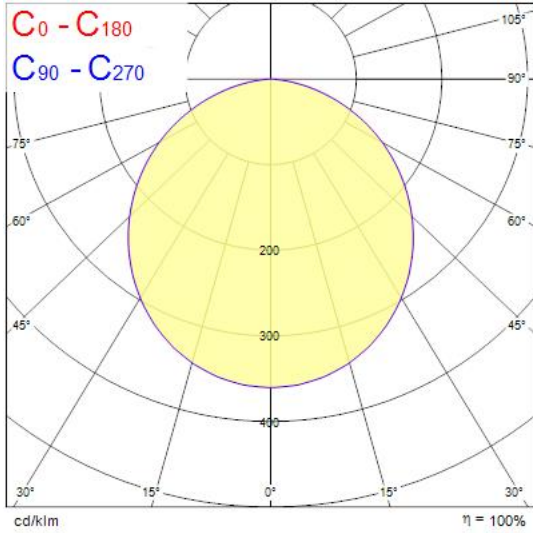

Start Downlight Flat 157 IP44 1000LM 830 DIM 0054120

Warranty

5 years

Photometry