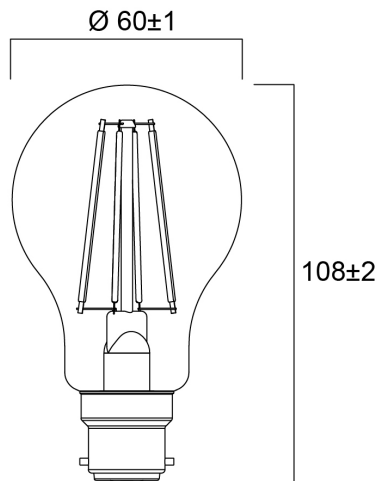

ToLEDo RT GLS V5 ST 806LM 827 B22 SL

Item No: 0029336

SYLVANIA

Perfect for decorative and general lighting applications and creates a warm ambiance similar to traditional lamps
Same look, size and functionality as incandescent lamps Omni-directional light distribution Suitable replacement for incandescent and halogen lamps Gives same sparkling light effect as incandescent lamp Dimensionally identical to incandescent lamps - fits all fixtures Environment friendly - no mercury and lower CO2 emissions

Technical Assets

Dimensions (mm)

Photometrics

ToLEDo RT GLS V5 ST 806LM 827 B22 SL

Item No: 0029336

SYLVANIA

General data

Product name	ToLEDo RT GLS V5 ST 806LM 827 B22 SL
Technology	LED
Watt (Rated) (W)	7
Cap/Base	B22
Fixture rating	Open
General application	Hospitality, Residential & Consumer
Operating temperature range (°C)	-20°C...+40°C
Performance ambient temperature Tq (°C)	25
ETIM Class	EC001959
Warranty	3 years

Item No: 0029336

SYLVANIA

Packaging

Product EAN number	5410288293363
Packaging single length / height (cm)	6.6
Packaging single width (cm)	6.6
Packaging single depth (cm)	12.0
DUN14 (inner)	15410288293360
Units per outer package	6
Packaging outer length / height (cm)	20.6
Packaging outer width (cm)	14.0
Packaging outer depth (cm)	13.0