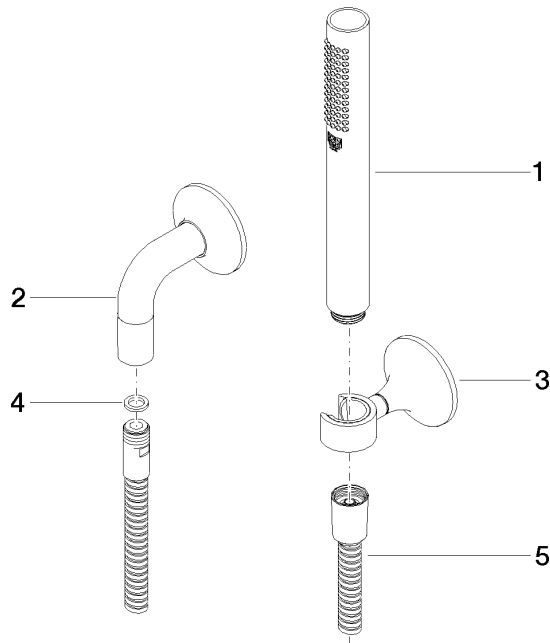

**Technical data:**

- rosette for wall elbow Ø 60mm
- rosette for shower holder Ø 60mm
- 1/2" wall elbow
- 3/8" shower outlet

**Notes:**

	Brushed Dark Platinum	27 808 809-99
	Chrome	27 808 809-00
	Brushed Platinum	27 808 809-06
	Platinum	27 808 809-08
	Dark Chrome	27 808 809-19
	Brushed Durabronze (23kt Gold)	27 808 809-28
	Brushed Gold (PVD)	27 808 809-37
	Brushed Dark Brass (PVD)	27 808 809-39
	Brushed Bronze (PVD)	27 808 809-42
	Brushed Dark Bronze (PVD)	27 808 809-43
	Brushed Champagne (22kt Gold)	27 808 809-46
	Champagne (22kt Gold)	27 808 809-47

Recommended miscellaneous

- Concealed wall elbow -** 35 085 970 90
- min. recess depth 90 mm
  - max. recess depth 163 mm

27 808 809 Product version from 3/13/2017 to 6/3/2020

mm [inches]

**Flow rate chart**

## VAIA Hand shower set with individual rosettes - Brushed Dark Platinum

VAIA

27 808 809 Product version from 3/13/2017 to 6/3/2020

### Spare parts list

No.	Item Number	Name	Quantity used	Delivery time
1	28 019 979-99	Hand shower - Brushed Dark Platinum	1.00	-
Spare part can no longer be ordered, please order the replacement item				
2	28 450 809-99	VAIA Wall elbow - Brushed Dark Platinum	1.00	40
4	90 14 20 026 00 90	Washer 14 x 8 x 2 mm Centellen WS 3820 -	1.00	14
5	90 30 02 072 00-99	Metal shower hose 1/2" x 3/8" x 1250 mm - Brushed Dark Platinum	1.00	40
3	28 050 809-99	VAIA Wall bracket - Brushed Dark Platinum	1.00	40