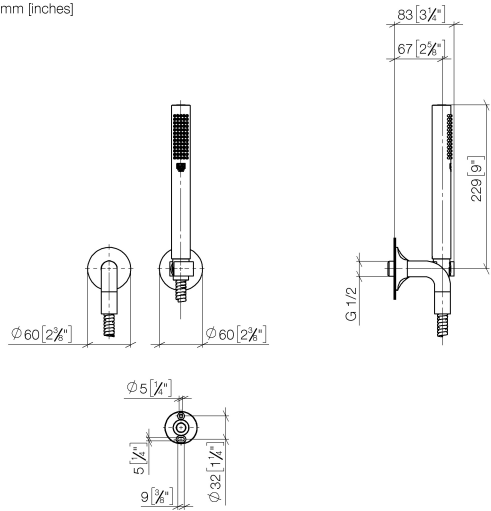

27 808 809 Product version from 3/13/2017 to 6/3/2020

- COMPACT RAIN, max. flow rate 15 l/min (at 3 bar)
- Function from: 5 l/min
- inherently safe from back flow.
- with anti-scale system
- metal shower hose 1250mm with integrated anti-twist protection

**Technical data:**

- rosette for wall elbow Ø 60mm
- rosette for shower holder Ø 60mm
- 1/2" wall elbow
- 3/8" shower outlet

**Notes:**

	Brushed Dark Platinum	27 808 809-99
	Chrome	27 808 809-00
	Brushed Platinum	27 808 809-06
	Platinum	27 808 809-08
	Dark Chrome	27 808 809-19
	Brushed Durabronze (23kt Gold)	27 808 809-28
	Brushed Gold (PVD)	27 808 809-37
	Brushed Dark Brass (PVD)	27 808 809-39
	Brushed Bronze (PVD)	27 808 809-42
	Brushed Dark Bronze (PVD)	27 808 809-43
	Brushed Champagne (22kt Gold)	27 808 809-46
	Champagne (22kt Gold)	27 808 809-47

Recommended miscellaneous

- Concealed wall elbow -** 35 085 970 90
- min. recess depth 90 mm
  - max. recess depth 163 mm

27 808 809 Product version from 3/13/2017 to 6/3/2020

mm [inches]

**Flow rate chart**

### Spare parts list

No.	Item Number	Name	Quantity used	Delivery time
1	28 019 979-99	Hand shower - Brushed Dark Platinum	1.00	-
Spare part can no longer be ordered, please order the replacement item				
2	28 450 809-99	VAIA Wall elbow - Brushed Dark Platinum	1.00	40
4	90 14 20 026 00 90	Washer 14 x 8 x 2 mm Centellen WS 3820 -	1.00	14
5	90 30 02 072 00-99	Metal shower hose 1/2" x 3/8" x 1250 mm - Brushed Dark Platinum	1.00	40
3	28 050 809-99	VAIA Wall bracket - Brushed Dark Platinum	1.00	40