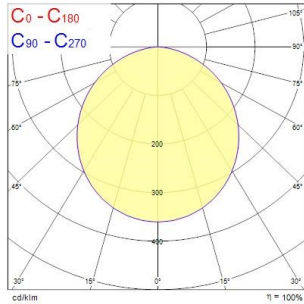

START Downlight Flat IP44 Dimmable 155mm Round Recessed

Start Downlight Flat 157 IP44 1000LM 830 DIM
0054120

PRODUCT OVERVIEW

Product name	Start Downlight Flat 157 IP44 1000LM 830 DIM
Technology	LED
Cap/Base	N/A
Housing	Aluminium
Mount	Ceiling recessed mounting
E-number FI	4278493
Warranty	5 years
Fixture luminous flux (lm)	1000
Luminaire efficacy (lm/W)	83
Colour temperature (K)	3000
Light colour	Warm White
CRI (Ra)	80
Colour Variation Initial (SDCM)	SDCM3
Glare control	< 28
Photobiological Risk Group	RG0
Total power consumption (W)	12
Electrical protection	Class II
Control gear type	LED driver constant current
LED Flickering Rate	Ultra low (5% or less)
Housing colour	RAL 9003 - Signal white
IP rating	IP44/20
IK rating	IK06
Product EAN number	5410288541204

PHOTOMETRY

START Downlight Flat IP44 Dimmable 155mm Round Recessed

Start Downlight Flat 157 IP44 1000LM 830 DIM
0054120

0.5	1.43	E07	1442
	1.43	E(C90)	138
		E(C0)	138
1.0	2.87	E07	361
	2.86	E(C90)	34
		E(C0)	34
1.5	4.30	E07	160
	4.28	E(C90)	15
		E(C0)	15
2.0	5.73	E07	90
	5.71	E(C90)	8
		E(C0)	8
2.5	7.17	E07	58
	7.14	E(C90)	5
		E(C0)	5
3.0	8.60	E07	42
	8.57	E(C90)	4
		E(C0)	4

Distance [m] Core diameter [m] Illuminance [lx]

— C0 - C180 (Half beam angle: 110.2°)
 — C90 - C270 (Half beam angle: 110.2°)

TECHNICAL DRAWINGS