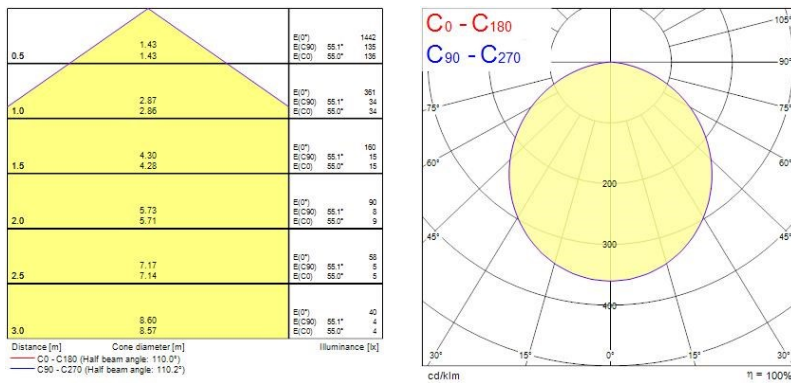

START Downlight Flat IP44 Dimmable 155mm Round Recessed

Start Downlight Flat 157 IP44 1000LM 830 DIM
0054120

Weight (kg)	0.354

Packaging

Single packaging type	Carton
Product EAN number	5410288541204
Packaging single width (cm)	5.0
Packaging single depth (cm)	17.6
DUN14 (outer)	15410288541201
Packaging outer length / height (cm)	53.3

Safety data

Optimal operating condition (°C)	-20-40

PHOTOMETRY

TECHNICAL DRAWINGS