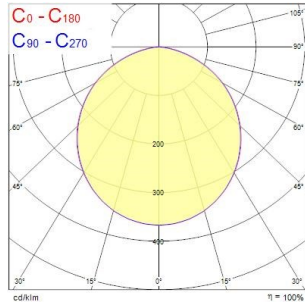

### PRODUCT OVERVIEW

Product name	Start Downlight Flat 108 IP44 600LM 840 DIM
Technology	LED
Cap/Base	N/A
Housing	Aluminium
Mount	Ceiling recessed mounting
E-number FI	4278491
Warranty	5 years
Fixture luminous flux (lm)	600
Luminaire efficacy (lm/W)	85
Colour temperature (K)	4000
Light colour	Cool White
CRI (Ra)	80
Colour Variation Initial (SDCM)	SDCM3
Glare control	< 28
Photobiological Risk Group	RG0
Total power consumption (W)	7
Electrical protection	Class II
Control gear type	LED driver constant current
LED Flickering Rate	Ultra low (5% or less)
Housing colour	RAL 9003 - Signal white
IP rating	IP44/20
IK rating	IK06
Product EAN number	5410288541198

### PHOTOMETRY

Distance (m)      Cone diameter (m)      Illuminance (lx)

— C0 - C180 (Half beam angle: 109.2°)  
— C90 - C270 (Half beam angle: 109.2°)