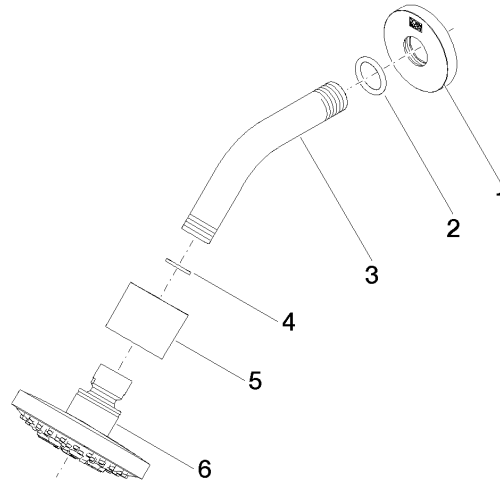

**Technical data:**

- 155-mm projection
- ball-joint pivotable through 18° (in any direction)
- rosette Ø 60 mm
- 1/2" connection

**Notes:**

	Brushed Platinum	28 505 979-06
	Chrome	28 505 979-00
	Platinum	28 505 979-08
	Dark Chrome	28 505 979-19
	Light Gold (PVD)	28 505 979-26
	Brushed Light Gold (PVD)	28 505 979-27
	Brushed Durabrass (23kt Gold)	28 505 979-28
	Matte Black	28 505 979-33
	Brushed Gold (PVD)	28 505 979-37
	Brushed Dark Brass (PVD)	28 505 979-39
	Brushed Bronze (PVD)	28 505 979-42
	Brushed Dark Bronze (PVD)	28 505 979-43
	Brushed Champagne (22kt Gold)	28 505 979-46
	Champagne (22kt Gold)	28 505 979-47
	Brushed Chrome	28 505 979-93
	Brushed Dark Platinum	28 505 979-99

Recommended miscellaneous

- Concealed wall elbow -** 35 085 970 90
- min. recess depth 90 mm
  - max. recess depth 163 mm

28 505 979 Product version from 3/9/2015

mm [inches]

**Flow rate chart**

**Codes & Standards**

## Shower head - Brushed Platinum

SERIES SPECIFIC

---

28 505 979 Product version from 3/9/2015

Certificates and sustainability

---

LGA\_28

WRAS\_2201

## Spare parts list

No.	Item Number	Name	Quantity used	Delivery time
6	90 12 05 055 00-06	Spray Overhead shower Ø 135 x 65 mm - Brushed Platinum	1.00	20
1	09 27 22 045-06	Rosette Ø 60 x Ø 22 x 9 mm - Brushed Platinum	1.00	20
2	90 14 10 026 00 90	O-Ring 20,5 x 3,5 mm -	1.00	14
3	09 11 03 011-06	Connection 140 x 65 x 21 mm - Brushed Platinum	1.00	20
4	90 14 20 002 00 90	Washer 18,5 x 12,0 x 2,0 mm -	1.00	14
5	09 11 01 191-06	Cover for overhead shower - Brushed Platinum	1.00	20