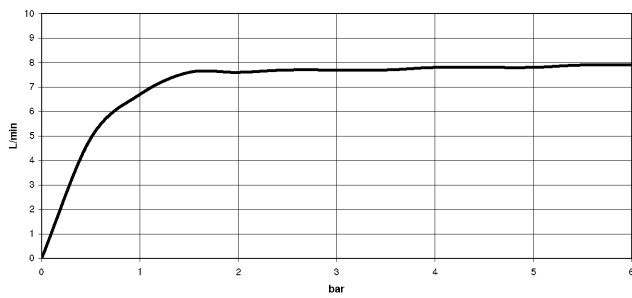

28 505 979 Product version from 3/9/2015

- spray head Ø 100mm
- Three or five settings: COMPACT RAIN, COMPACT SOFT FLOW, COMPACT AQUAPRESSURE FLOW, max. flow rate 7.6 l/min (at 3 bar)
- Function from: 5.5 l/min
- with anti-scale system

**Technical data:**

- 155-mm projection
- ball-joint pivotable through 18° (in any direction)
- rosette Ø 60 mm
- 1/2" connection

**Notes:**

	Brushed Platinum	28 505 979-06
	Chrome	28 505 979-00
	Platinum	28 505 979-08
	Dark Chrome	28 505 979-19
	Light Gold (PVD)	28 505 979-26
	Brushed Light Gold (PVD)	28 505 979-27
	Brushed Durabrass (23kt Gold)	28 505 979-28
	Matte Black	28 505 979-33
	Brushed Gold (PVD)	28 505 979-37
	Brushed Dark Brass (PVD)	28 505 979-39
	Brushed Bronze (PVD)	28 505 979-42
	Brushed Dark Bronze (PVD)	28 505 979-43
	Brushed Champagne (22kt Gold)	28 505 979-46
	Champagne (22kt Gold)	28 505 979-47
	Brushed Chrome	28 505 979-93
	Brushed Dark Platinum	28 505 979-99

Recommended miscellaneous

- Concealed wall elbow -** 35 085 970 90
- min. recess depth 90 mm
  - max. recess depth 163 mm

28 505 979 Product version from 3/9/2015

mm [inches]

**Flow rate chart**

**Codes & Standards**