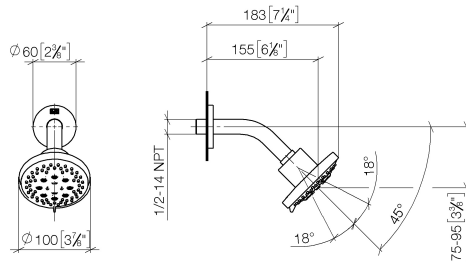

28 505 979 Product version from 3/9/2015

- spray head Ø 100mm
- Three or five settings: COMPACT RAIN, COMPACT SOFT FLOW, COMPACT AQUAPRESSURE FLOW, max. flow rate 7.6 l/min (at 3 bar)
- Function from: 5.5 l/min
- with anti-scale system

**Technical data:**

- 155-mm projection
- ball-joint pivotable through 18° (in any direction)
- rosette Ø 60 mm
- 1/2" connection

**Notes:**

	Brushed Platinum	28 505 979-06
	Chrome	28 505 979-00
	Platinum	28 505 979-08
	Dark Chrome	28 505 979-19
	Light Gold (PVD)	28 505 979-26
	Brushed Light Gold (PVD)	28 505 979-27
	Brushed Durabrass (23kt Gold)	28 505 979-28
	Matte Black	28 505 979-33
	Brushed Gold (PVD)	28 505 979-37
	Brushed Dark Brass (PVD)	28 505 979-39
	Brushed Bronze (PVD)	28 505 979-42
	Brushed Dark Bronze (PVD)	28 505 979-43
	Brushed Champagne (22kt Gold)	28 505 979-46
	Champagne (22kt Gold)	28 505 979-47
	Brushed Chrome	28 505 979-93
	Brushed Dark Platinum	28 505 979-99

Recommended miscellaneous

- Concealed wall elbow -** 35 085 970 90
- min. recess depth 90 mm
  - max. recess depth 163 mm

28 505 979 Product version from 3/9/2015

mm [inches]

**Flow rate chart**

**Codes & Standards**

## Spare parts list

No.	Item Number	Name	Quantity used	Delivery time
6	90 12 05 055 00-06	Spray Overhead shower Ø 135 x 65 mm - Brushed Platinum	1.00	20
1	09 27 22 045-06	Rosette Ø 60 x Ø 22 x 9 mm - Brushed Platinum	1.00	20
2	90 14 10 026 00 90	O-Ring 20,5 x 3,5 mm -	1.00	14
3	09 11 03 011-06	Connection 140 x 65 x 21 mm - Brushed Platinum	1.00	20
4	90 14 20 002 00 90	Washer 18,5 x 12,0 x 2,0 mm -	1.00	14
5	09 11 01 191-06	Cover for overhead shower - Brushed Platinum	1.00	20