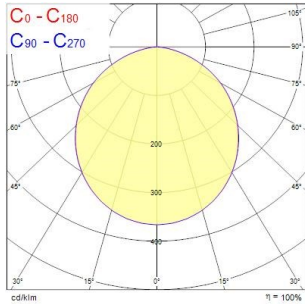

START Downlight Flat IP44 Dimmable 108MM Round Recessed

Start Downlight Flat 108 IP44 550LM 830 DIM
0054118