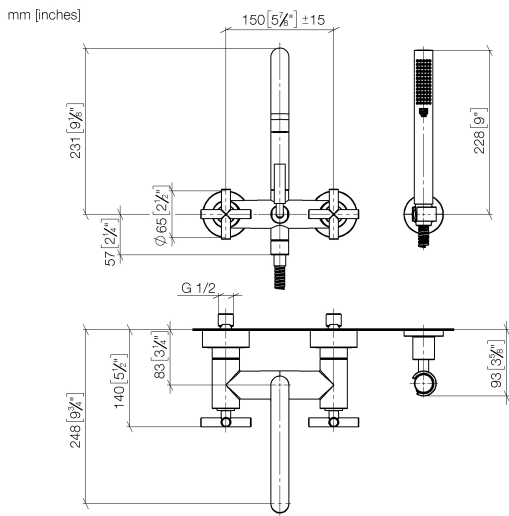

25 133 892 Product version up to 5/27/2021

- spout: circular, air-enriched flow
- max. flow 22 l/min at 3 bar flow pressure
- Hand shower: COMPACT RAIN, max. flow rate 6.8 l/min (at 3 bar)
- complete hand shower set with anti-scale system
- 240mm projection
- rotary diverter for bath/shower
- slide-on rosettes Ø 65 mm
- rosette for shower holder Ø 50mm
- 1/2" connection
- gauge 150 mm - 15 mm
- metal shower hose 1250mm with integrated anti-twist protection
- WRAS

Intrinsic protection against back flow.

Stand pipes combination possible on request (special production).

	Platinum	25 133 892-08
	Chrome	25 133 892-00
	Brushed Platinum	25 133 892-06
	Dark Chrome	25 133 892-19
	Brushed Durabronze (23kt Gold)	25 133 892-28
	Matte Black	25 133 892-33
	Brushed Dark Brass (PVD)	25 133 892-39
	Brushed Bronze (PVD)	25 133 892-42
	Brushed Dark Bronze (PVD)	25 133 892-43
	Brushed Champagne (22kt Gold)	25 133 892-46
	Champagne (22kt Gold)	25 133 892-47
	Brushed Chrome	25 133 892-93
	Brushed Dark Platinum	25 133 892-99

25 133 892 Product version up to 5/27/2021

**Flow rate chart**

**Codes & Standards**

DIN 4109

EN 1717

ISO 3822

Scottish Water  
Byelaws

UK Water Supply  
Regulations

### Spare parts list

No.	Item Number	Name	Quantity used	Delivery time
2	90 14 20 026 00 90	Washer 14 x 8 x 2 mm Centellen WS 3820 -	1.00	14
4	90 30 02 072 00-08	Metal shower hose 1/2" x 3/8" x 1250 mm - Platinum	1.00	54
3	28 050 892-08	TARA Wall bracket - Platinum	1.00	54
1	25 100 892-08	TARA Bath mixer for wall mounting - Platinum	1.00	-
Spare part can no longer be ordered, please order the replacement item				
5	90 12 11 140 41-08	Bar-type hand shower 6,8 l/min - Platinum	1.00	-
Spare part can no longer be ordered, please order the replacement item				