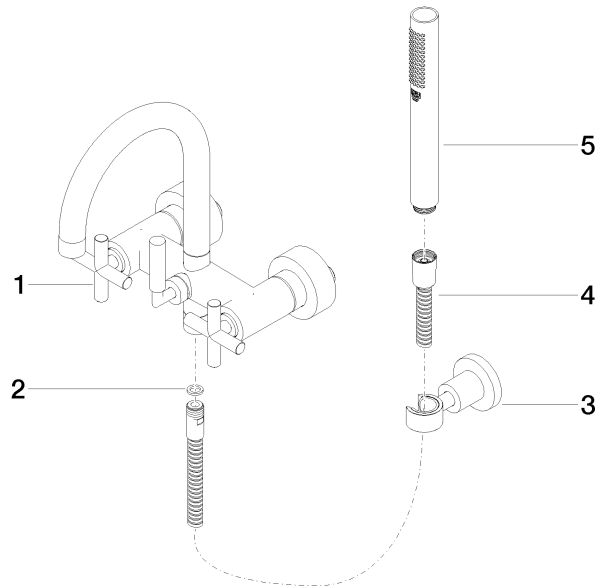

25 133 892 Product version up to 5/27/2021

- spout: circular, air-enriched flow
- max. flow 22 l/min at 3 bar flow pressure
- Hand shower: COMPACT RAIN, max. flow rate 6.8 l/min (at 3 bar)
- complete hand shower set with anti-scale system
- 240mm projection
- rotary diverter for bath/shower
- slide-on rosettes Ø 65 mm
- rosette for shower holder Ø 50mm
- 1/2" connection
- gauge 150 mm - 15 mm
- metal shower hose 1250mm with integrated anti-twist protection
- WRAS

## TARA Bath mixer for wall mounting with hand shower set - Platinum

TARA

25 133 892 Product version up to 5/27/2021

### Spare parts list

No.	Item Number	Name	Quantity used	Delivery time
2	90 14 20 026 00 90	Washer 14 x 8 x 2 mm Centellen WS 3820 -	1.00	14
4	90 30 02 072 00-08	Metal shower hose 1/2" x 3/8" x 1250 mm - Platinum	1.00	54
3	28 050 892-08	TARA Wall bracket - Platinum	1.00	54
1	25 100 892-08	TARA Bath mixer for wall mounting - Platinum	1.00	-
Spare part can no longer be ordered, please order the replacement item				
5	90 12 11 140 41-08	Bar-type hand shower 6,8 l/min - Platinum	1.00	-
Spare part can no longer be ordered, please order the replacement item				