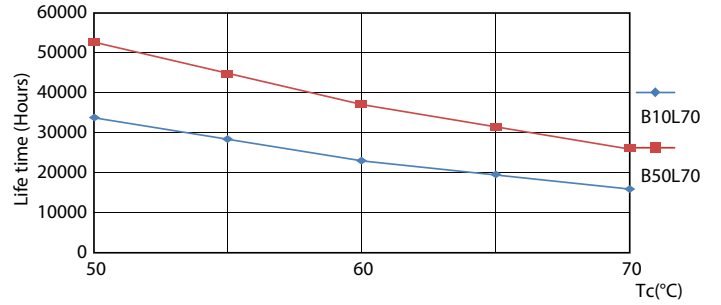

LifetimeVsTc

CorePro LEDtube Universal T8

Levensduur

FailureRate