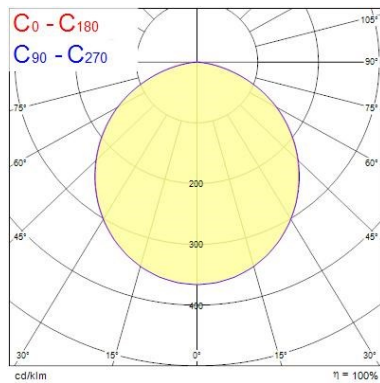

Safety data

Optimal operating condition (°C)	-20-40
----------------------------------	--------

PHOTOMETRY

Distance [m]	Cone diameter [m]	E [lx]	E (C90) [lx]	E (C0) [lx]	Illuminance [lx]
0.5	1.42	208	77	78	
	1.41				
1.0	2.85	201	19	20	
	2.81				
1.5	4.27	90	9	9	
	4.22				
2.0	5.69	50	5	5	
	5.63				
2.5	7.11	32	3	3	
	7.04				
3.0	8.54	22	2	2	
	8.44				

Distance [m] Cone diameter [m] Illuminance [lx]

— C0 - C180 (Half beam angle: 109.2°)
— C90 - C270 (Half beam angle: 109.8°)

TECHNICAL DRAWINGS