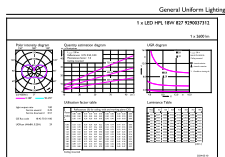

General uniform lighting - TForce Core LED HPL 18W E27 827 FR