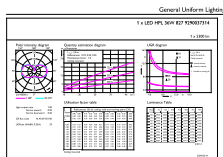

General uniform lighting - TForce Core LED HPL 36W E27 827 FR