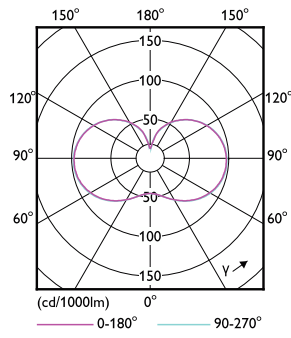

Light Distribution Diagram - TForce Core LED HPL 36W E27 827 FR

General uniform lighting - TForce Core LED HPL 36W E27 827 FR