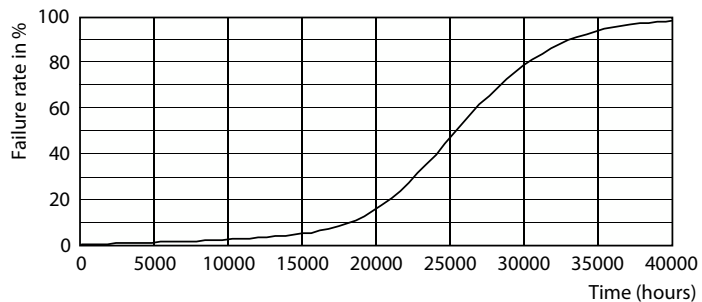

Trueforce CorePro LED HPL

Levensduur

Life Expectancy Diagram

Lumen Maintenance Diagram - TForce Core LED HPL 36W E27 827 FR