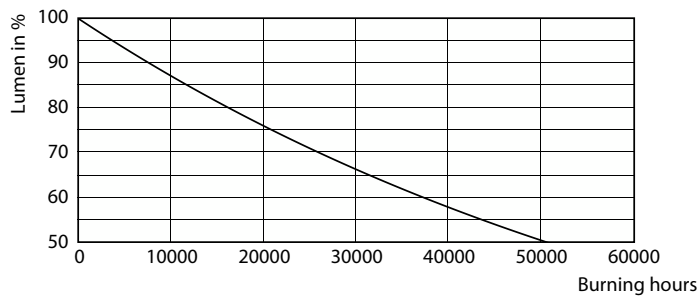

Trueforce CorePro LED HPL

Levensduur

Life Expectancy Diagram

Lumen Maintenance Diagram - TForce Core LED HPL 36W E27 827 FR