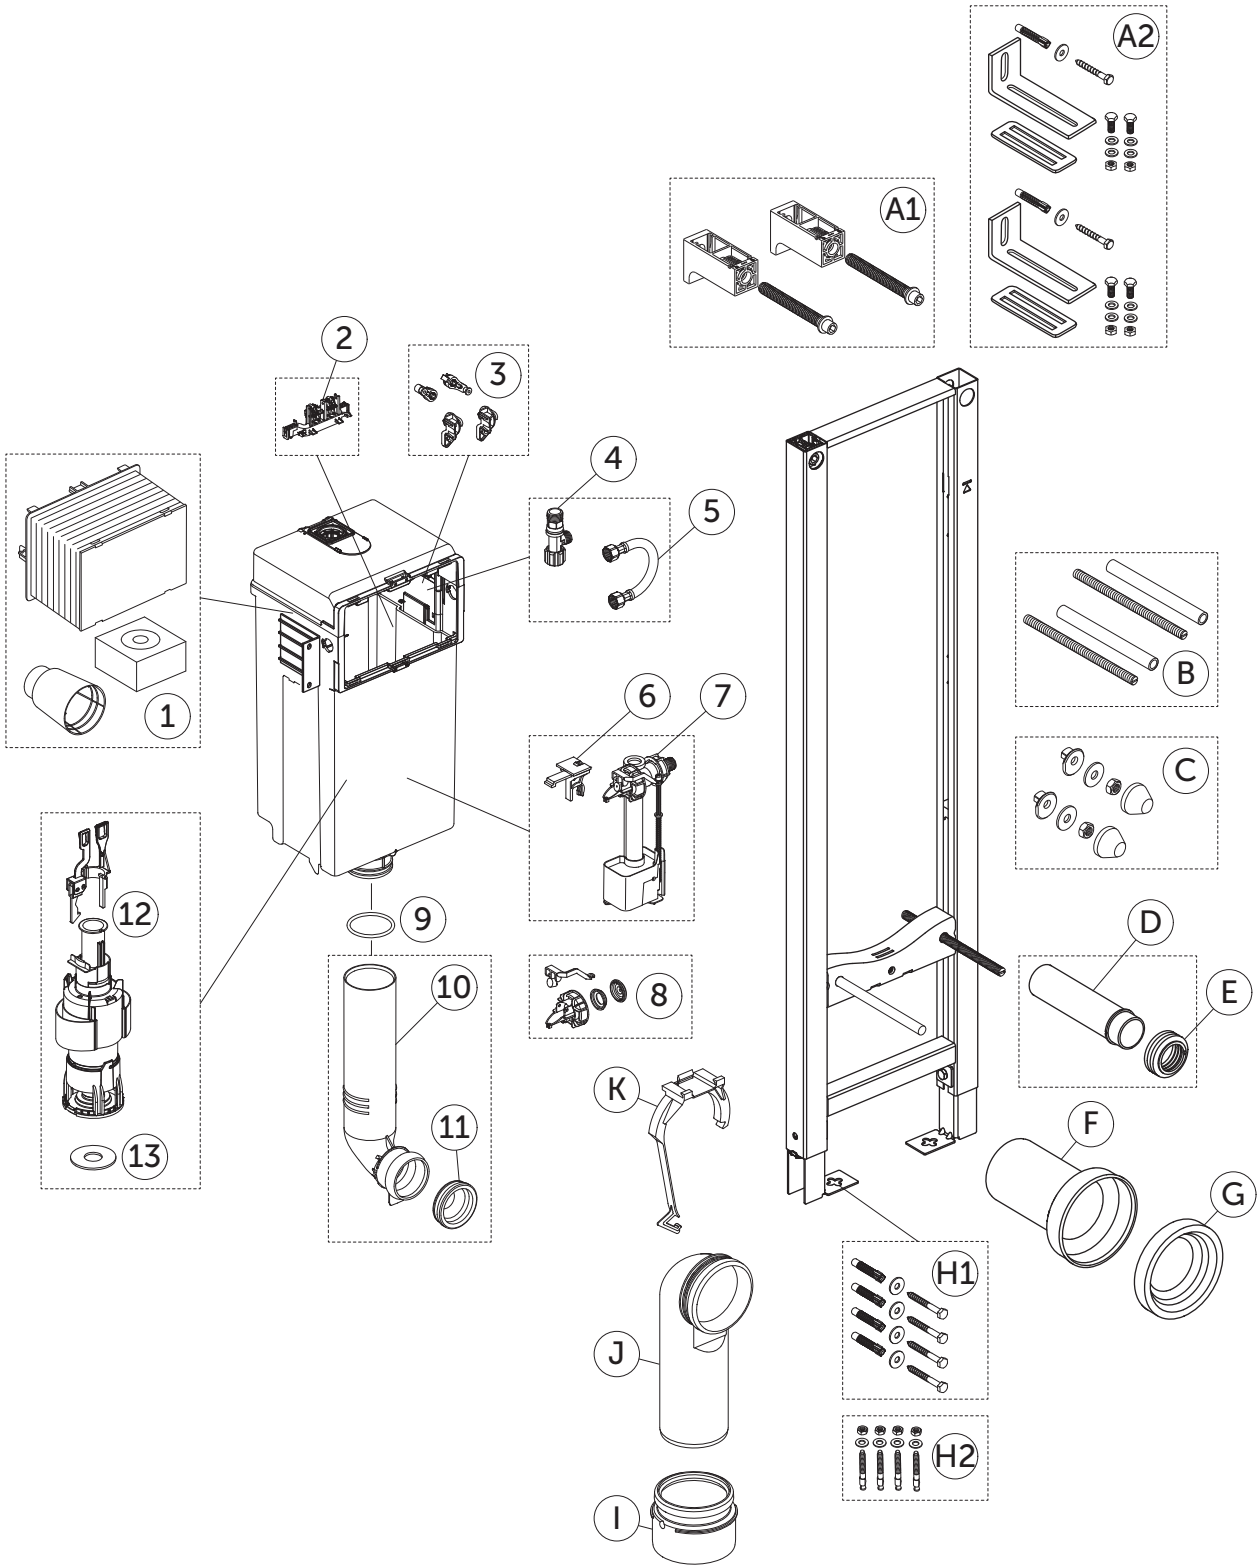

# SPARE PARTS

PROSYS ECO FRAME

# SPARE PARTS

PROSYS ECO FRAME

REP.	CODE	DESCRIPTION
1	RV16667	Prosys Service Tunnel
2	RV25767	Lever Block For Eco Frame
3	RV25867	Eco Control Plate Fixers & Cist Holders (x2)
4	RV16967	Prosys 150, Eco & 2.0 Stop Valve
5	RV25967	Inlet Valve Connection Hose For Eco
6	RV26167	Inlet Valve Support For Eco Frame
7	RV26267	Inlet Valve Delayed Fill For Eco
8	RV26367	Maintenance KIT For Eco Inlet Valve
9	RV26467	Prosys 150 & Eco Flush Pipe O Ring Ø55 (x5)
10	RV26567	Flush Pipe For Eco Frame
	RV17567	Prosys 150 & Eco Freestanding Flush Pipe
11	RV21867	Prosys Flush Pipe Seal For 150, 80 & Eco Ø40/45 (x5)
12	RV26667	Prosys Flush Valve For Eco Frame
13	RV15567	Prosys Outlet Valve Seal 150, 80 & Eco Including Eco 2.0 (x 12)
A1	RV17767	Prosys 120 EasyFix Wall Bracket L=181mm For Wall Depth 150 > 210mm; Can be used with E2332, E2333, R0350, R0358, R0380.
A2	RV27967	Additional Optional Wall Brackets For R0427 Prosys Eco NF Frame
B	RV27167	Prosys WC Bowl Fixation Rods M12 (x2)
C	R0201AC	Prosys WC Fixings Protective Caps White
	R0201AA	Prosys WC Fixings Protective Caps Chrome
D	RV19967	Prosys Flush Pipe 180mm x Ø45 Including Seal
E	RV26767	Prosys Flush Pipe Connection Seal To WC (x5)
F	RV18267	Prosys WC Connection Pipe Ø90x250
G	RV18367	Prosy Rubber Seal For WC Bowl Ø125
H1	RV17867	Prosys Wall & Floor Fixation Screws (x4) For Standard WC Frames
H2	RV17967	Prosys Floor Fixation KIT For Freestanding WC Frame (x4)
I	RV18167	Prosys Outlet Bend Adaptor 90/110
	RV21767	Prosys Outlet Bend Adaptor 90/100 PVC
J	RV18067	Prosys Outlet Bend 90 x 90mm
	RV21667	Prosys Outlet Bend 90 x 100mm (FR)
	RV22567	Prosys Outlet Bend 90 x 110mm
K	RV27267	Prosys Fixed Outlet Bend Support For Eco Standard Frame
	RV19167	Prosys WC Frame Adjustable Outlet Support For Freestanding Eco Frame