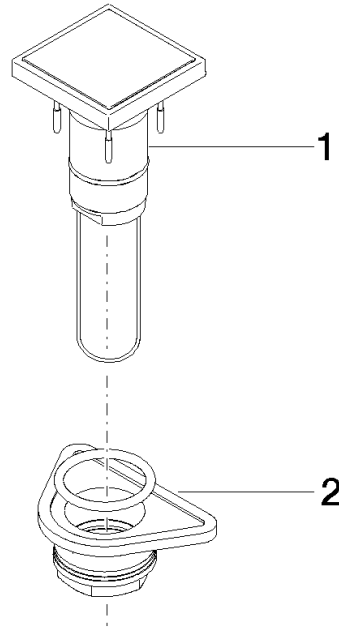

Control element for surface mounting 138 x 88 x 90 mm - Chrome

SPARE PARTS

04 27 98 026 07

	Chrome	04 27 98 026 07-00
	Brushed Platinum	04 27 98 026 07-06
	Platinum	04 27 98 026 07-08
	Cyprum	04 27 98 026 07-49
	Brushed Dark Platinum	04 27 98 026 07-99

Control element for surface mounting 138 x 88 x 90 mm - Chrome

SPARE PARTS

04 27 98 026 07

Control element for surface mounting 138 x 88 x 90 mm - Chrome

SPARE PARTS

04 27 98 026 07

04 27 98 026 07

Parts for other finishes can be found here: [Brushed](#)
[Platinum](#)

Spare parts list

No.	Item Number	Name	Quantity used	Delivery time
2	04 23 10 044 02 90	Mounting with seals M34 x 1 -	1.00	14
1	04 27 98 026 06-00	Control element for concealed mounting 138 x 88 x 90 mm - Chrome	1.00	20