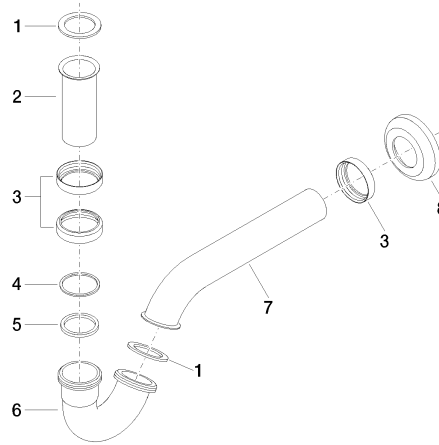

10 050 970 Product version from 10/1/2023

- rosette Ø 65 mm

Siphon for bidet 1 1/4" - Brushed Platinum

SERIES-VARIOUS

10 050 970 Product version from 10/1/2023

mm [inches]

Spare parts list

No.	Item Number	Name	Quantity used	Delivery time
7	09 28 23 013-06	Pipe for odour trap Ø 38,5 x 54 x 212,5 mm - Brushed Platinum	1.00	-
Spare part can no longer be ordered, please order the replacement item				
1	09 14 05 018 90	Washer NBR 70 40,0 x 29,0 x 2,0 mm -	2.00	14
4	09 14 20 006 90	Washer Vf 3110 38 x 33,0 x 1,5 mm -	1.00	-
Spare part can no longer be ordered, please order the replacement item				
8	09 27 01 013-06	Rosette Ø 65 x 15 mm - Brushed Platinum	1.00	20
6	09 28 23 029-06	Pipe for odour trap 122 x 96 x 42 mm - Brushed Platinum	1.00	-
Spare part can no longer be ordered, please order the replacement item				
3	09 23 30 021-06	Mounting for odour trap 1 1/4" - Brushed Platinum	3.00	-
Spare part can no longer be ordered, please order the replacement item				
5	09 14 05 027 90	Washer NBR 70 35,5 x 29,5 x 3,0 mm -	1.00	-
Spare part can no longer be ordered, please order the replacement item				
2	09 28 23 011-06	Pipe for odour trap Ø 38,5 x 80 mm - Brushed Platinum	1.00	-
Spare part can no longer be ordered, please order the replacement item				