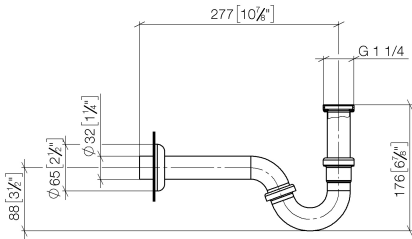

10 050 970 Product version from 10/1/2023

- rosette Ø 65 mm

Siphon for bidet 1 1/4" - Brushed Platinum

SERIES-VARIOUS

10 050 970 Product version from 10/1/2023

mm [inches]

Spare parts list

No.	Item Number	Name	Quantity used	Delivery time
7	09 28 23 013-06	Pipe for odour trap Ø 38,5 x 54 x 212,5 mm - Brushed Platinum	1.00	-
Spare part can no longer be ordered, please order the replacement item				
1	09 14 05 018 90	Washer NBR 70 40,0 x 29,0 x 2,0 mm -	2.00	14
4	09 14 20 006 90	Washer Vf 3110 38 x 33,0 x 1,5 mm -	1.00	-
Spare part can no longer be ordered, please order the replacement item				
8	09 27 01 013-06	Rosette Ø 65 x 15 mm - Brushed Platinum	1.00	20
6	09 28 23 029-06	Pipe for odour trap 122 x 96 x 42 mm - Brushed Platinum	1.00	-
Spare part can no longer be ordered, please order the replacement item				
3	09 23 30 021-06	Mounting for odour trap 1 1/4" - Brushed Platinum	3.00	-
Spare part can no longer be ordered, please order the replacement item				
5	09 14 05 027 90	Washer NBR 70 35,5 x 29,5 x 3,0 mm -	1.00	-
Spare part can no longer be ordered, please order the replacement item				
2	09 28 23 011-06	Pipe for odour trap Ø 38,5 x 80 mm - Brushed Platinum	1.00	-
Spare part can no longer be ordered, please order the replacement item				