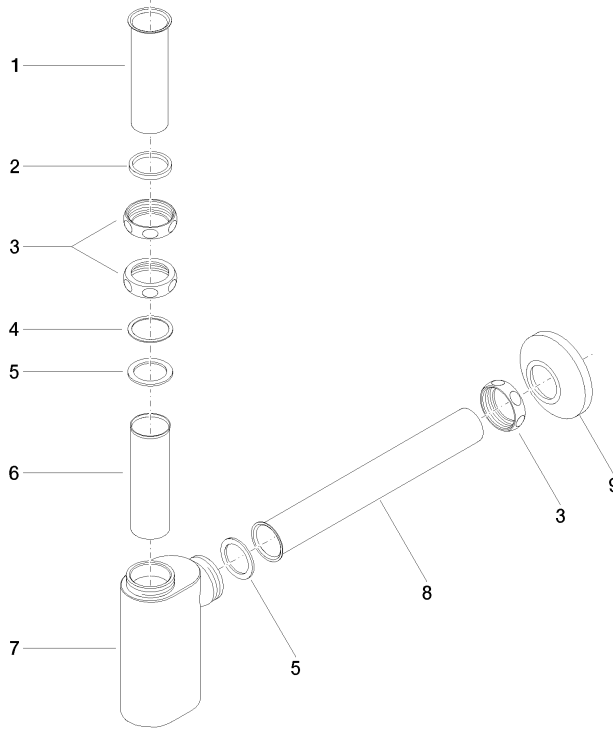

10 040 970 Product version from 4/1/2025

• rosette Ø 80 mm

	Brushed Platinum	10 040 970-06
	Chrome	10 040 970-00
	Platinum	10 040 970-08
	Durabress (23kt Gold)	10 040 970-09
	Dark Chrome	10 040 970-19
	Brushed Durabress (23kt Gold)	10 040 970-28
	Brushed Gold (PVD)	10 040 970-37
	Brushed Dark Brass (PVD)	10 040 970-39
	Brushed Bronze (PVD)	10 040 970-42
	Brushed Champagne (22kt Gold)	10 040 970-46
	Champagne (22kt Gold)	10 040 970-47
	Brushed Dark Platinum	10 040 970-99

10 040 970 Product version from 4/1/2025

mm [inches]

10 040 970 Product version from 4/1/2025

Parts for other finishes can be found here: [Chrome](#)

Spare parts list

No.	Item Number	Name	Quantity used	Delivery time
	4 09 28 10 003 90	Washer 39 x 32,5 x1 mm -	1.00	14
	5 09 14 05 016 90	Washer NBR 70 39,0 x 29,0 x 2,0 mm -	2.00	14
	6 09 28 23 006 90	Pipe Ø 34 x 0,75 x 110 mm -	1.00	14
	9 90 27 01 015 00-06	rosette	1.00	-
Spare part can no longer be ordered, please order the replacement item				
	3 09 23 30 015-06	Cap nut for odour trap 1 1/4" - Brushed Platinum	3.00	20
	8 09 28 23 002-06	Pipe Ø 32 x 0,75 x 250 mm - Brushed Platinum	1.00	20
	2 09 14 05 017 90	Washer NBR 70 37,0 x 31,0 x 4,0 mm -	1.00	14
	7 09 19 22 080-06	Housing for odour trap 52 x 96 x 145 mm - Brushed Platinum	1.00	-
Spare part can no longer be ordered, please order the replacement item				
	1 09 28 23 005-06	Pipe Ø 32 x 0,75 x 110 mm - Brushed Platinum	1.00	20