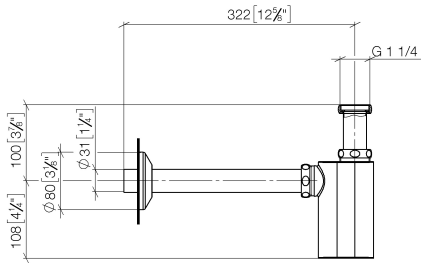

10 040 970 Product version from 4/1/2025

• rosette Ø 80 mm

	Brushed Platinum	10 040 970-06
	Chrome	10 040 970-00
	Platinum	10 040 970-08
	Durabress (23kt Gold)	10 040 970-09
	Dark Chrome	10 040 970-19
	Brushed Durabress (23kt Gold)	10 040 970-28
	Brushed Gold (PVD)	10 040 970-37
	Brushed Dark Brass (PVD)	10 040 970-39
	Brushed Bronze (PVD)	10 040 970-42
	Brushed Champagne (22kt Gold)	10 040 970-46
	Champagne (22kt Gold)	10 040 970-47
	Brushed Dark Platinum	10 040 970-99

10 040 970 Product version from 4/1/2025

mm [inches]

10 040 970 Product version from 4/1/2025

Parts for other finishes can be found here: [Chrome](#)

Spare parts list

No.	Item Number	Name	Quantity used	Delivery time
	4 09 28 10 003 90	Washer 39 x 32,5 x1 mm -	1.00	14
	5 09 14 05 016 90	Washer NBR 70 39,0 x 29,0 x 2,0 mm -	2.00	14
	6 09 28 23 006 90	Pipe Ø 34 x 0,75 x 110 mm -	1.00	14
	9 90 27 01 015 00-06	rosette	1.00	-
Spare part can no longer be ordered, please order the replacement item				
	3 09 23 30 015-06	Cap nut for odour trap 1 1/4" - Brushed Platinum	3.00	20
	8 09 28 23 002-06	Pipe Ø 32 x 0,75 x 250 mm - Brushed Platinum	1.00	20
	2 09 14 05 017 90	Washer NBR 70 37,0 x 31,0 x 4,0 mm -	1.00	14
	7 09 19 22 080-06	Housing for odour trap 52 x 96 x 145 mm - Brushed Platinum	1.00	-
Spare part can no longer be ordered, please order the replacement item				
	1 09 28 23 005-06	Pipe Ø 32 x 0,75 x 110 mm - Brushed Platinum	1.00	20