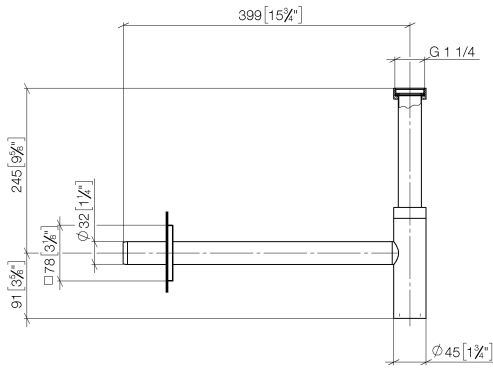

Siphon for basin 1 1/4" - Chrome

SERIES SPECIFIC

10 060 780 Product version from 6/1/2024

- rosette 78 x 78 mm

	Chrome	10 060 780-00
	Brushed Platinum	10 060 780-06
	Platinum	10 060 780-08
	Dark Chrome	10 060 780-19
	Brushed Durabronze (23kt Gold)	10 060 780-28
	Matte Black	10 060 780-33
	Brushed Gold (PVD)	10 060 780-37
	Brushed Dark Brass (PVD)	10 060 780-39
	Brushed Bronze (PVD)	10 060 780-42
	Brushed Dark Bronze (PVD)	10 060 780-43
	Brushed Champagne (22kt Gold)	10 060 780-46
	Champagne (22kt Gold)	10 060 780-47
	Brushed Chrome	10 060 780-93
	Brushed Dark Platinum	10 060 780-99

Siphon for basin 1 1/4" - Chrome

SERIES SPECIFIC

10 060 780 Product version from 6/1/2024

mm [inches]

10 060 780 Product version from 6/1/2024

Parts for other finishes can be found here: Brushed Platinum

Spare parts list

No.	Item Number	Name	Quantity used	Delivery time
8	09 14 10 148 90	O-Ring 32 x 2,5 mm -	2.00	14
7	04 11 01 045 00-00	Body for odour trap Ø 45 x 149 mm - Chrome	1.00	-
Spare part can no longer be ordered, please order the replacement item				
10	09 14 10 112 90	O-Ring 24,0 x 2,0 mm -	2.00	14
1	09 14 20 060 90	Washer NBR 70 -	1.00	14
5	09 28 23 019-00	Pipe for odour trap Ø 37,1 x 123,5 mm - Chrome	1.00	20
4	09 14 03 015 90	Washer Profile seal odour trap Ø 39 x 12 mm -	1.00	14
3	09 23 30 022-00	Mounting for odour trap without side flat 1 1/4" - Chrome	2.00	20
11	09 28 23 018-00	Pipe for odour trap Ø 32 x 375 mm - Chrome	1.00	20
2	09 28 23 007-00	Pipe for odour trap Ø 32 x Ø 39 x 200 mm - Chrome	1.00	20
12	09 27 78 021-00	Rosette 78 x 78 x 8 x Ø 32,6 mm - Chrome	1.00	20
9	09 21 02 004-00	Cover Ø 39,5 x 7 mm - Chrome	1.00	20
6	09 14 10 149 90	O-Ring 34 x 2,5 mm -	1.00	14