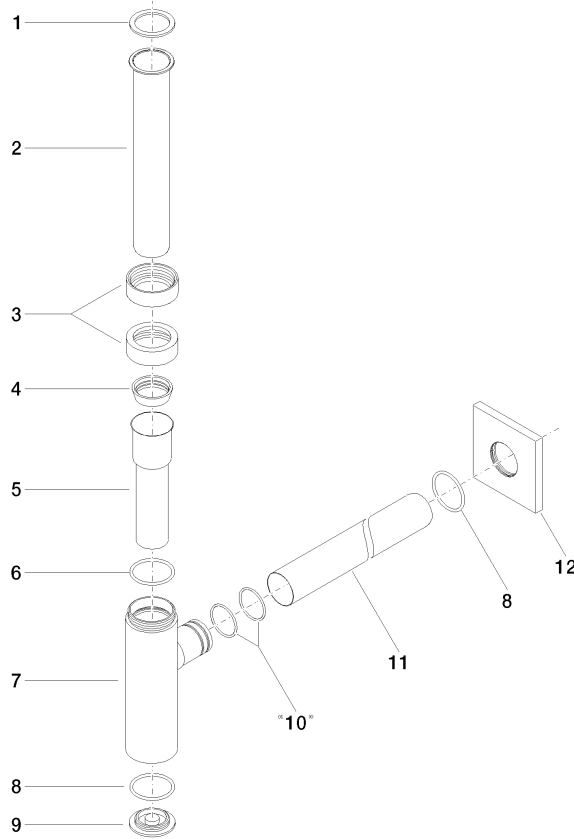

Siphon for basin 1 1/4" - Chrome

SERIES SPECIFIC

10 060 780 Product version from 6/1/2024

- rosette 78 x 78 mm

	Chrome	10 060 780-00
	Brushed Platinum	10 060 780-06
	Platinum	10 060 780-08
	Dark Chrome	10 060 780-19
	Brushed Durabronze (23kt Gold)	10 060 780-28
	Matte Black	10 060 780-33
	Brushed Gold (PVD)	10 060 780-37
	Brushed Dark Brass (PVD)	10 060 780-39
	Brushed Bronze (PVD)	10 060 780-42
	Brushed Dark Bronze (PVD)	10 060 780-43
	Brushed Champagne (22kt Gold)	10 060 780-46
	Champagne (22kt Gold)	10 060 780-47
	Brushed Chrome	10 060 780-93
	Brushed Dark Platinum	10 060 780-99

Siphon for basin 1 1/4" - Chrome

SERIES SPECIFIC

10 060 780 Product version from 6/1/2024

mm [inches]

10 060 780 Product version from 6/1/2024

Parts for other finishes can be found here: Brushed Platinum

Spare parts list

No.	Item Number	Name	Quantity used	Delivery time
8	09 14 10 148 90	O-Ring 32 x 2,5 mm -	2.00	14
7	04 11 01 045 00-00	Body for odour trap Ø 45 x 149 mm - Chrome	1.00	-
Spare part can no longer be ordered, please order the replacement item				
10	09 14 10 112 90	O-Ring 24,0 x 2,0 mm -	2.00	14
1	09 14 20 060 90	Washer NBR 70 -	1.00	14
5	09 28 23 019-00	Pipe for odour trap Ø 37,1 x 123,5 mm - Chrome	1.00	20
4	09 14 03 015 90	Washer Profile seal odour trap Ø 39 x 12 mm -	1.00	14
3	09 23 30 022-00	Mounting for odour trap without side flat 1 1/4" - Chrome	2.00	20
11	09 28 23 018-00	Pipe for odour trap Ø 32 x 375 mm - Chrome	1.00	20
2	09 28 23 007-00	Pipe for odour trap Ø 32 x Ø 39 x 200 mm - Chrome	1.00	20
12	09 27 78 021-00	Rosette 78 x 78 x 8 x Ø 32,6 mm - Chrome	1.00	20
9	09 21 02 004-00	Cover Ø 39,5 x 7 mm - Chrome	1.00	20
6	09 14 10 149 90	O-Ring 34 x 2,5 mm -	1.00	14