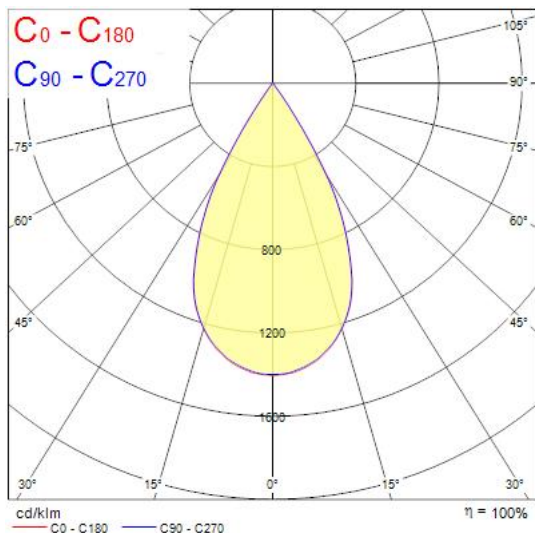

Concord

CONCORD BEACON 3000K SM WIDE O/B DIM WHITE 2062476

Correlated colour temperature (k)	3000
Light colour	Warm White
CRI (Ra)	97
Colour Variation Initial (SDCM)	2
Beam Angle (°)	55
Photobiological Risk Group	RG1
Total power consumption (W)	18
Electrical protection	Class II
Control gear type	LED driver constant current
Dimmable	Yes
Minimum dimming level (%)	1
Housing colour	RAL 9016 - Traffic white / Bezel
IP rating	IP20
IK rating	IK02
Product EAN number	5025768624768
Warranty	5 years
Dimming method	Onboard pot
Useful luminous flux (#use)	1475

Photometry