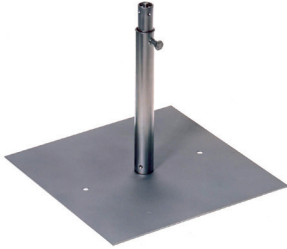

Walraven Supports for Spiral Duct

(F2505)

supports of spiral ducts

Features & benefits

- the spiral tube can be connected to the support by use of suspension band
- with height-adjustable stand with M8-connection (male thread)
- material: steel
- base plate pre-galvanized; stand zinc plated

Product Number	Connection Thread	Total Length	Total Width	Total Height	Material Thickness	Heart To Heart Distance	Maximum Allowed Load Faz
Reference letter	G	L	W	H	MT	k	F _{0,z}
Unit description		mm	mm	mm	mm	mm	N
4125031	M8	150	100	260	2.00	100	100