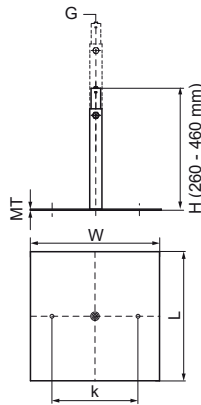

Walraven Supports for Spiral Duct

(F2505)

supports of spiral ducts

Features & benefits

- the spiral tube can be connected to the support by use of suspension band
- with height-adjustable stand with M8-connection (male thread)
- material: steel
- base plate pre-galvanized; stand zinc plated

Product Number	Connection Thread	Total Length	Total Width	Total Height	Material Thickness	Heart To Heart Distance	Maximum Allowed Load Faz
Reference letter	G	L	W	H	MT	k	F _{0,z}
Unit description		mm	mm	mm	mm	mm	N
4125031	M8	150	100	260	2.00	100	100