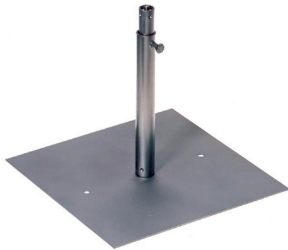

Walraven Supports for Spiral Duct

(F2505)

supports of spiral ducts

Features & benefits

- the spiral tube can be connected to the support by use of suspension band
- with height-adjustable stand with M8-connection (male thread)
- material: steel
- base plate pre-galvanized; stand zinc plated

Product Number	Connection Thread	Total Length	Total Width	Total Height	Material Thickness	Heart To Heart Distance	Maximum Allowed Load Faz
Reference letter	G	L	W	H	MT	k	F _{0,z}
Unit description		mm	mm	mm	mm	mm	N
4125031	M8	150	100	260	2.00	100	100
4125036	M8	300	300	260	2.00	200	100