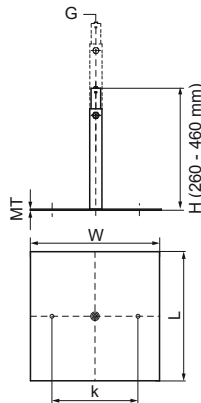

Walraven Supports for Spiral Duct

(F2505)

supports of spiral ducts

Features & benefits

- the spiral tube can be connected to the support by use of suspension band
- with height-adjustable stand with M8-connection (male thread)
- material: steel
- base plate pre-galvanized; stand zinc plated

Product Number	Connection Thread	Total Length	Total Width	Total Height	Material Thickness	Heart To Heart Distance	Maximum Allowed Load Faz
Reference letter	G	L	W	H	MT	k	F _{0,z}
Unit description		mm	mm	mm	mm	mm	N
4125031	M8	150	100	260	2.00	100	100
4125036	M8	300	300	260	2.00	200	100