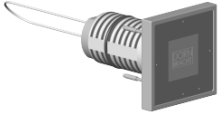

Control element for concealed mounting 138 x 88 x 90 mm - Brushed Platinum

SPARE PARTS

04 27 98 026 06

	Brushed Platinum	04 27 98 026 06-06
	Chrome	04 27 98 026 06-00
	Platinum	04 27 98 026 06-08
	Brushed Durabronze (23kt Gold)	04 27 98 026 06-28
	Copper	04 27 98 026 06-49
	Brushed Dark Platinum	04 27 98 026 06-99

Control element for concealed mounting 138 x 88 x 90 mm - Brushed Platinum

SPARE PARTS

04 27 98 026 06

Control element for concealed mounting 138 x 88 x 90 mm - Brushed Platinum

SPARE PARTS

04 27 98 026 06

04 27 98 026 06

Parts for other finishes can be found here: [Chrome](#)

Spare parts list

No.	Item Number	Name	Quantity used	Delivery time
1	90 27 98 026 05-06	Control element Display switch type 2 with shelf 60 x 60 x 72 mm - Brushed Platinum	1.00	20
2	04 11 11 066 00 90	Control element for Smart Tools Display switch type 2 electronic 55 x 65 x 55 mm -	1.00	14