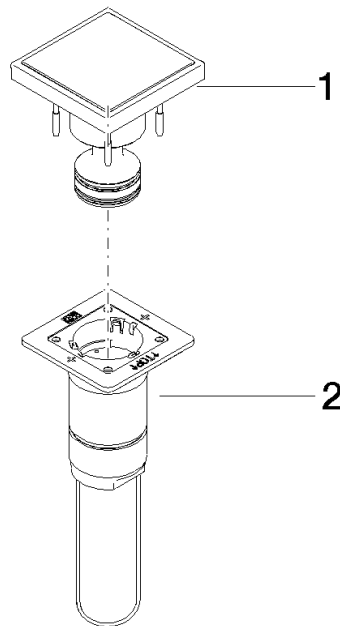

Control element for concealed mounting 138 x 88 x 90 mm - Brushed Platinum

SPARE PARTS

04 27 98 026 06

	Brushed Platinum	04 27 98 026 06-06
	Chrome	04 27 98 026 06-00
	Platinum	04 27 98 026 06-08
	Brushed Durabronze (23kt Gold)	04 27 98 026 06-28
	Copper	04 27 98 026 06-49
	Brushed Dark Platinum	04 27 98 026 06-99

Control element for concealed mounting 138 x 88 x 90 mm - Brushed Platinum

SPARE PARTS

04 27 98 026 06

Control element for concealed mounting 138 x 88 x 90 mm - Brushed Platinum

SPARE PARTS

04 27 98 026 06

04 27 98 026 06

Parts for other finishes can be found here: [Chrome](#)

Spare parts list

No.	Item Number	Name	Quantity used	Delivery time
1	90 27 98 026 05-06	Control element Display switch type 2 with shelf 60 x 60 x 72 mm - Brushed Platinum	1.00	20
2	04 11 11 066 00 90	Control element for Smart Tools Display switch type 2 electronic 55 x 65 x 55 mm -	1.00	14