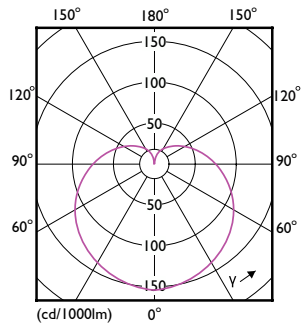

CorePro LEDbulb - Plastic

Fotometrische gegevens

Light Distribution Diagram - CorePro LEDbulb ND 4.9-40W A60 E27 930