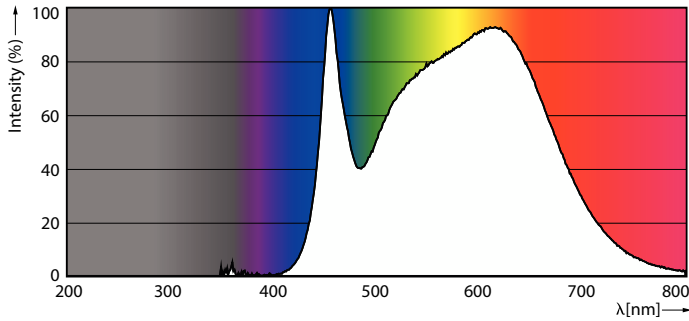

CorePro LEDbulb - Plastic

Fotometrische gegevens

Spectral Power Distribution Colour - CorePro LEDbulb ND 12.5-100W A60 E27 940