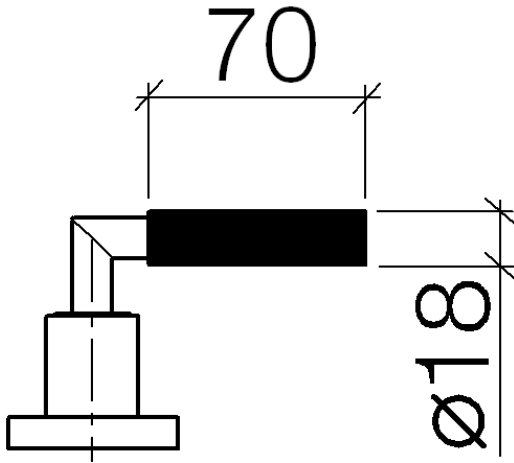

11 170 880

	Chrome	11 170 880-00
	Brushed Platinum	11 170 880-06
	Platinum	11 170 880-08
	Durabronze (23kt Gold)	11 170 880-09
	Brushed Light Gold (PVD)	11 170 880-27
	Matte Black	11 170 880-33
	Brushed Bronze (PVD)	11 170 880-42
	Brushed Bronze (PVD)	11 170 880-43
	Brushed Dark Bronze (PVD)	11 708 800-43
	Brushed Dark Platinum	11 170 880-99

Lever - Chrome

SPARE PARTS

---

11 170 880

11 170 880

11 170 880

Parts for other  
finishes can be found  
here: Brushed  
Platinum