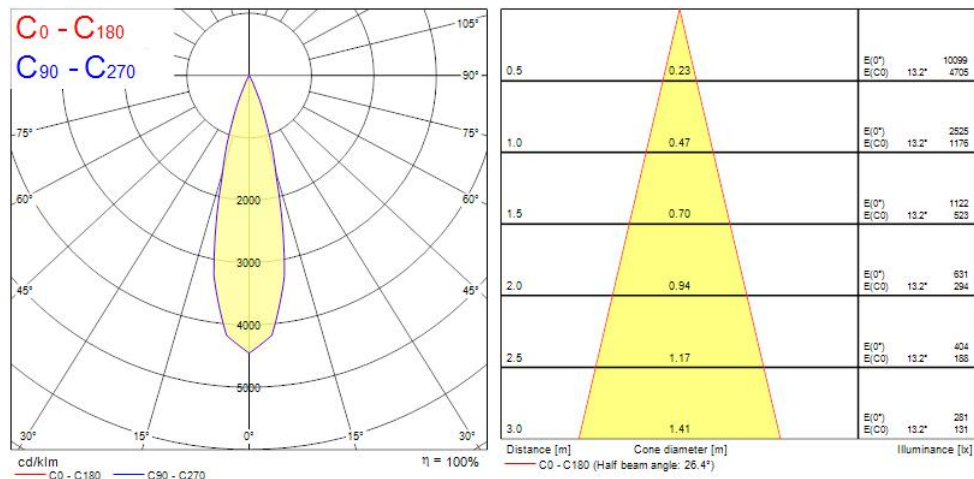

Concord

MYRIAD ADJ SQUARE BLACK 2700K PHDIM SILVER BZ
2058043

Warranty

5 years

Photometry

Technical drawings