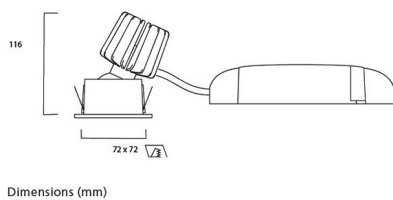

Data table

GENERAL DATA