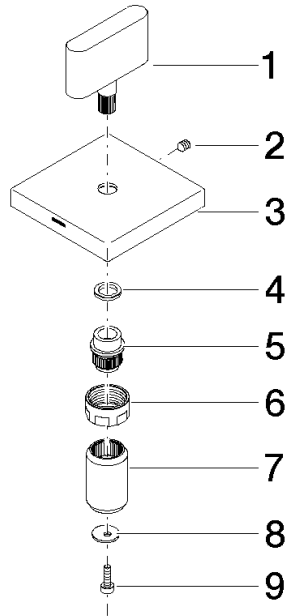

Handle for bath Hot oval pure 60 x 60 x 40 mm - Brushed Champagne (22kt Gold)

SPARE PARTS

90 20 70 051 05 Product version from 11/23/2020

	Brushed Champagne (22kt Gold)	90 20 70 051 05-46
	Chrome	90 20 70 051 05-00
	Brushed Platinum	90 20 70 051 05-06
	Brushed Light Gold (PVD)	90 20 70 051 05-27
	Champagne (22kt Gold)	90 20 70 051 05-47
	Brushed Dark Platinum	90 20 70 051 05-99

Handle for bath Hot oval pure 60 x 60 x 40 mm - Brushed Champagne (22kt Gold)

SPARE PARTS

---

90 20 70 051 05 Product version from 11/23/2020

Handle for bath Hot oval pure 60 x 60 x 40 mm - Brushed Champagne (22kt Gold)

SPARE PARTS

---

90 20 70 051 05 Product version from 11/23/2020

90 20 70 051 05 Product version from 11/23/2020

Parts for other finishes can be found here: [Chrome](#)

### Spare parts list

No.	Item Number	Name	Quantity used	Delivery time
2	90 31 11 007 00 90	Mounting Threaded pin with hexagon socket M4 x 6 mm -	1.00	14
9	09 30 30 167 90	Mounting Cylinder head screw with hexagon socket M3 x 10 mm -	1.00	14
6	09 23 30 074 90	Mounting Nut M16 x 1 -	1.00	14
8	09 30 11 193 90	Disc with tothing Ø 12 x 1 mm -	1.00	14
1	09 20 70 051-46	handle	1.00	82
3	09 27 78 046-46	rosette	1.00	40
7	09 12 12 058 90	Sleeve Ø 18 x 29 mm -	1.00	14
4	09 14 03 187 90	Ring -	1.00	14
5	09 12 12 057 90	Fixing cap white Ø 15 x 17 mm -	1.00	14